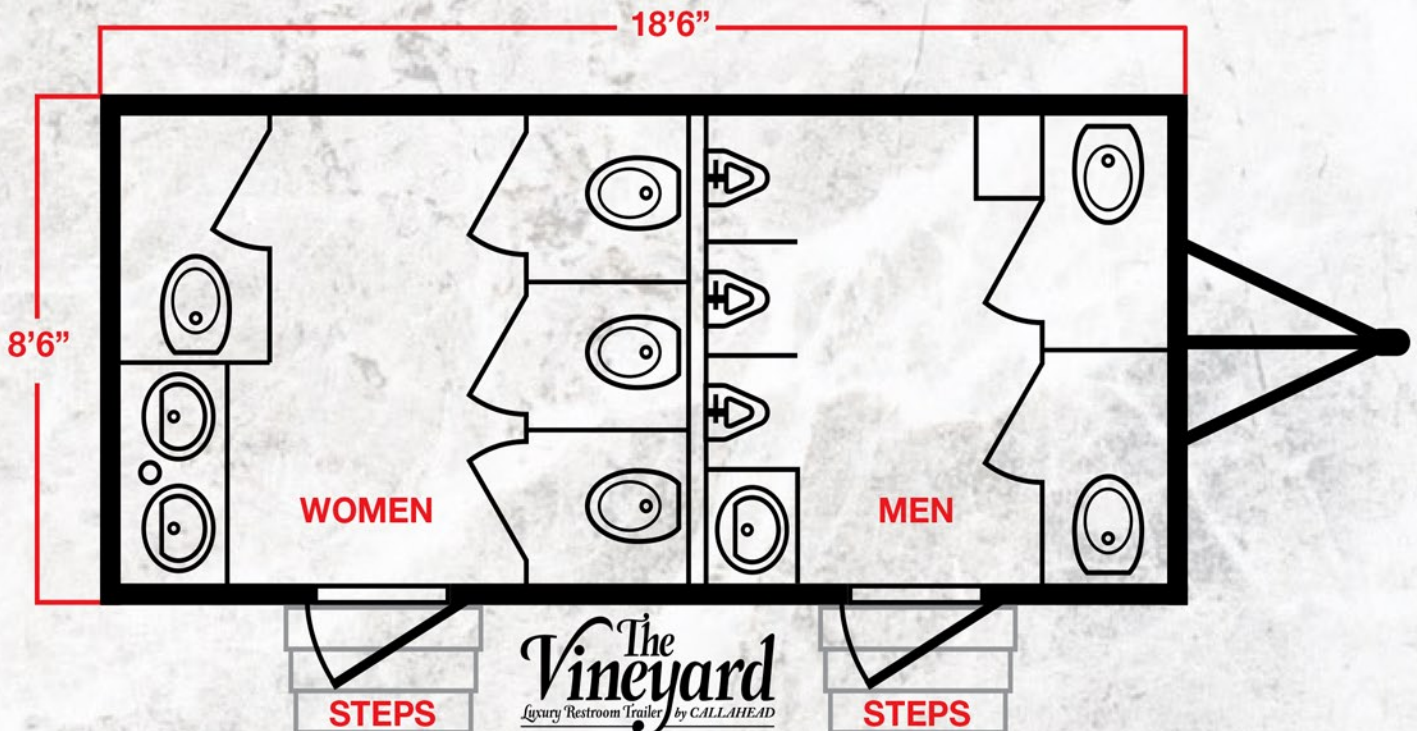

The **VINEYARD Luxury Restroom Trailer** by **CALLAHEAD** promises to deliver the very best in restroom trailer for your guests. With 9-restroom stations to handle use by hundreds of people at your next big event. The **VINEYARD Luxury Restroom Trailer** is available for delivery throughout all of New York City's five boroughs of Brooklyn, Queens, Manhattan, Staten Island, and the Bronx as well as all of Westchester, Nassau and Suffolk Counties. **CALLAHEAD** is New York's largest and most trusted portable restroom company. Every **CALLAHEAD** luxury restroom trailer promises to deliver the most sanitary restrooms in the industry. When you want the very best in luxury and sanitation for your special event, you can be sure **CALLAHEAD** will deliver the worlds' best portable restrooms every time.

CALLAHEAD®

NEW YORK

TOLL FREE: (800) 634-2085 FAX: (800) 634-8127
EMAIL: info@callahead.com