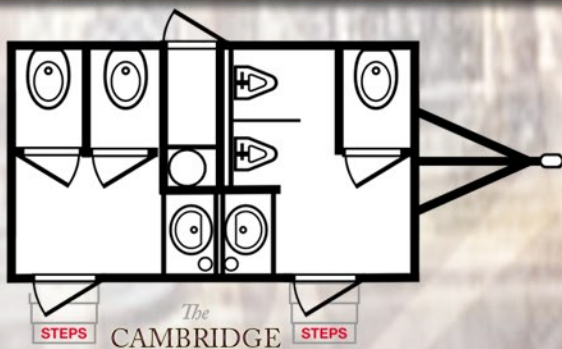

## THE CAMBRIDGE LUXURY RESTROOM TRAILER'S DESIGN FEATURES & ACCESSORIES

The exterior has a shiny bright white finish • Height – 14.5' • Overall box length – 18.5' • Width 8.5' • Holding tank capacity – 480 gallons • 0.75" garden hose connection with pressure regulator for fresh water hookup if needed • Exterior lighting • Enter the restroom trailer via heavy duty wide steps with steel frames • Aluminum handrails with two point support for strength • Separate marked doors on both the men's and women's restrooms • Staircase safety lighting • Planked Armstrong mahogany faux wood flooring throughout the interior • Interior walls have 3' dark mahogany wood wainscoting to the chair rail height • Faux granite gray walls continue from the wainscoting up to the ceilings mahogany crown moldings • Old world trim work include mahogany base moldings, chair rail moldings and crown moldings throughout • Mahogany wood moldings around each door and skylight • Vanity countertops are a gray and burgundy granite • Solid French brass double sconce light fixtures with ribbed glass shades • Private deep and spacious bathroom stalls with peddle flush porcelain toilet bowls • Two waterless and odorless porcelain urinals with privacy dividers (Men only) • 37" x 21" vanity mahogany trim mirror with low voltage recessed lighting above the sinks • A full length mahogany trim mirror in women's and men's restrooms • Victorian porcelain sink basins provide hot and cold running water options on the main floor of the men's and women's restrooms • The Moen brand faucets automatically shut off to conserve water usage • Stylish soap dispensers filled with antibacterial soap that kills 99.9% of germs and bacteria are provided in both the men's and women's vanity areas • Well-designed filled hand towel trays and tissue holders • Lovely custom floral arrangements • The vanity's storage cabinet doors are mahogany wood and have solid brass knobs with classic Ribbon and Reed border as well as 3.5" solid brass steeple hinges with a decorative vine pattern • A trash receptacle is conveniently placed near the sink basin drops the trash beneath the sink to keep the sink area clean • Trash receptacles are provided in each women's bathroom stall • Hot air heating ducted system and dual air conditioner is thermostat controlled for complete comfort • A central music system has AM/FM Radio and CD player with speakers installed in the ceiling • Lighting –low voltage recessed lighting in the ceilings and over the vanity mirrors • Electric – runs on a generator or standard 110 volt • Each bathroom stall door includes a solid forged brass door set with dazzling diamond cut crystal knob and solid brass steeple tip hinges with a decorative vine pattern • Ornate toilet paper dispensers are in each private bathroom stall • Double glazed tinted sky lights for natural light • Ceiling vents with fans for superior ventilation in each stall • Self-contained with separate fresh water and waste water holding tanks • Handles bathroom usage by hundreds of people at any event • Professionally set up and fully operational in approximately 30 minutes or less