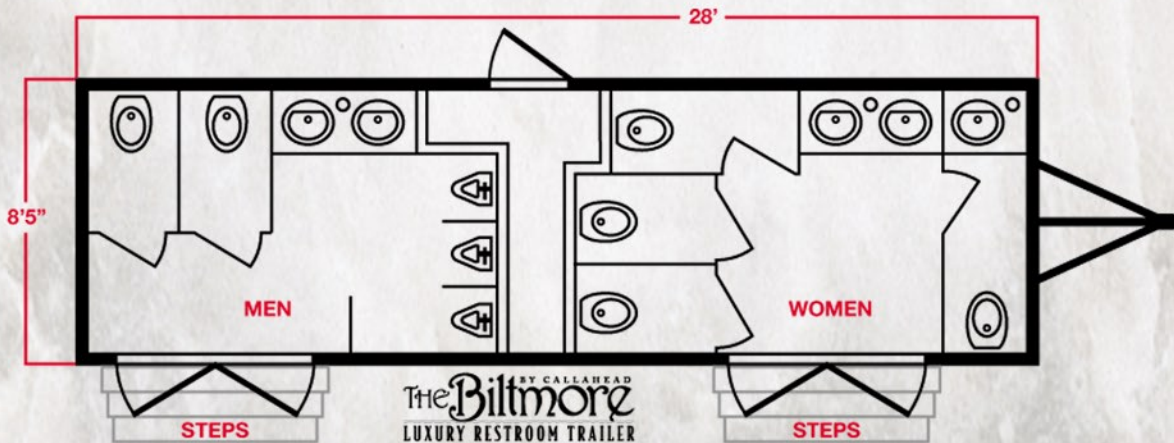

The trailers exterior is a shiny bright white finish • Height - 11' 6" • Overall length with tongue - 32' • Width - 8' 6" Holding tank capacity - 950 gallons • 3/4" garden hose connection with pressure regulator for fresh water hookup • Exterior lighting • Enter the restroom trailer via heavy duty wide steps with aluminum and steel frames • Aluminum handrails • Separate gender marked men's and women's restrooms • Separate marked entry and exit doors • Faux stone tile floor • Corian vanity countertop • Porcelain sink basins in both restrooms • Stainless steel Chicago faucets with hot and cold running water • Stylish soap dispensers filled with antibacterial soap that kills 99.9% of germs and bacteria in vanity areas • Decorative filled hand towel trays and tissue holders • Wall mounted soap and hand towel dispensers above all sinks • Beautiful custom floral arrangements • Full vanity mirror with stylish horizontal wall sconces • A built-in trash receptacle in the vanity counter • Cream faux marble walls • Wood base moldings, chair rail moldings, casement moldings, cabinetry, and stall doors are walnut stain finish • Each bathroom decorated with elegantly framed artwork • Storage area for extra supplies • Six private bathroom stalls (four in the women's and two in the men's) • Floor to ceiling walnut stained wood stall doors • Three Sloan porcelain waterless urinals with privacy dividers (Men only) • Brushed nickel toilet paper dispensers in each private stall • Coleman Mach heat and air conditioning system • A central music system has AM/FM Radio and CD player with speakers installed in the ceiling • Lighting - high hat LED in the ceiling • Electric - runs on a generator or standard 110 volt • Ceiling vents with fans for superior ventilation in each private stall • Skylights with walnut stained wood trim • Handles bathroom usage by hundreds of people at any event • Professionally set up and fully operational in approximately 30 minutes or less

THE BILTMORE LUXURY RESTROOM TRAILER IS MOST COMMONLY RENTED:

Weddings • Receptions • Corporate Parties • Business Functions • Concert Events • Horse Shows & Events • Awards Banquets • Fundraisers • Black-Tie Events • Film and Movie Productions • White Tie Events • Galas • Engagement Parties • Bar Mitzvahs and Bat Mitzvahs • Charity Balls • VIP Events • Bridal and Wedding Showers • Christenings & Baptisms • Baby Showers • Charity Events • Red Carpet Events • Holiday Parties • Communion Parties • Formal Parties and Events • Benefits • Birthday Party Celebrations • Graduation Ceremonies • Graduation Parties • Cocktail Parties • Holiday Parties • Celebrity Functions • White Tie Parties • Semi-Formal Parties • Award Ceremonies • Ultra Formal Events • Any Special Ceremonies • Any Special Event with a large group of people will be in attendance and quality restroom trailers are needed

FOR MORE INFORMATION ABOUT THE BILTMORE RESTROOM TRAILER:

For more information about the BILTMORE RESTROOM TRAILER or any of CALLAHEAD's innovative equipment, including jobsite restroom trailers, special event restroom trailers, VIP portable toilets, standard portable toilets, porcelain toilet systems for office trailers, security guard booths, holding tanks, fresh water delivery, commercial portable sinks, portable hand washing sinks, antibacterial and hand sanitizing dispensers, portable showers and bathrooms, long-term or short-term portable toilet rentals, long-term or short-term restroom trailer rentals, and portable storage shed rentals, please contact one of our expert sales specialists at 800-634-2085 or visit our website for full photos, details and videos of our equipment for all your portable sanitation needs at www.callahead.com.

The BILTMORE Luxury Restroom Trailer is available for delivery throughout all of New York City's five boroughs of Brooklyn, Queens, Manhattan, Staten Island, and the Bronx as well as all of Westchester, Nassau and Suffolk Counties all the way to Montauk Point.