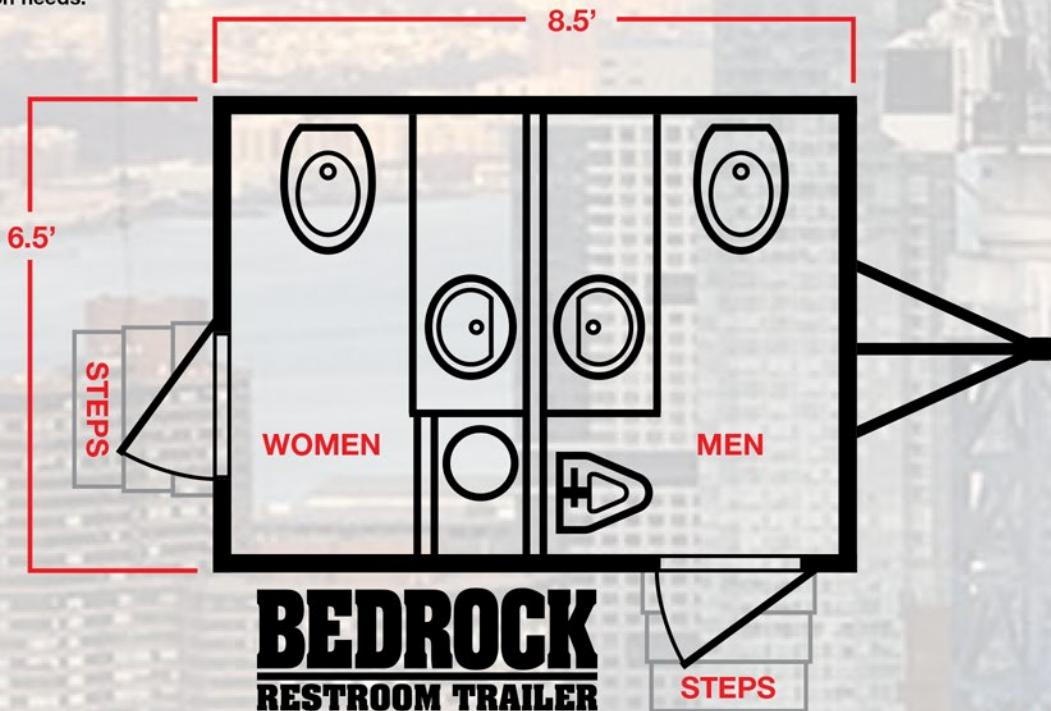

The **BEDROCK Restroom Trailer** has thermostat heat, and air conditioning in addition to a wall mounted fan forced in both restrooms. Ceiling installed vents will provide additional ventilation. LED high-hat ceiling lighting delivers plenty of light inside the restroom. Electricity for the **BEDROCK Restroom Trailer** operates from a generator or standard 110-volt outlet.

The **BEDROCK Restroom Trailer** is available for delivery throughout New York City's five boroughs of Brooklyn, Queens, Manhattan, Staten Island and the Bronx, as well as all of Westchester, Nassau, and Suffolk Counties. We also offer CALLAHEAD's unmatched cleaning service on a daily, weekly, monthly service option or a cleaning service tailored to your job sites specific needs. When you want clean restroom facilities and stress-free service for the New York construction site, let CALLAHEAD's over 4-decades of experience deliver the very best for all of your portable sanitation needs.

For more information about the **BEDROCK Restroom Trailer** or any of CALLAHEAD's advanced portable sanitation equipment, including high-rise porta potties, construction portable toilets, commercial restroom trailers, luxury special event restroom trailers, special event portable toilets, standard portable toilets, portable sinks, portable showers and bathrooms, porcelain toilet systems for office trailers, security guard booths, ticket booths, holding tanks, fresh water delivery, commercial grade portable sinks, antibacterial and hand sanitizing stations, long-term and short-term portable toilet rentals, long-term and short-term restroom trailer rentals, and portable storage shed rentals, please contact one of our expert sales specialists at 800-634-2085 or visit our website for detailed information, photos, and videos of our equipment at www.callahead.com.