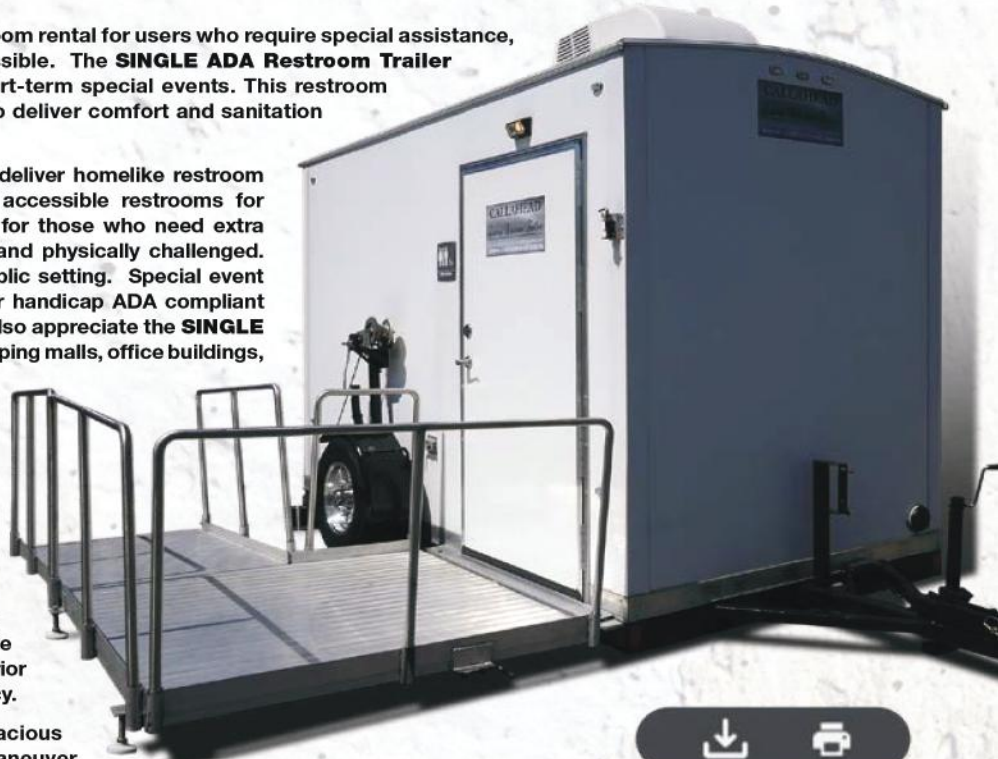

The **SINGLE ADA Restroom Trailer** has a bright white exterior and outdoor lighting for evening use. The ADA compliant ramp entry leads up to an extra wide door with CALLAHEAD signature signage, and an interior lock that triggers an exterior occupancy sign for privacy.

The **SINGLE ADA Restroom Trailer** has a very spacious ADA compliant restroom designed to easily maneuver wheelchairs, walkers, and ECV's. The ADA restroom is also convenient for parents with carriages and baby strollers. The wheelchair accessible ramp entrance has handrails leading up to a spacious ADA compliant deck entrance. The ADA compliant extra-wide self-closing entry door is clearly marked and includes outdoor lighting.