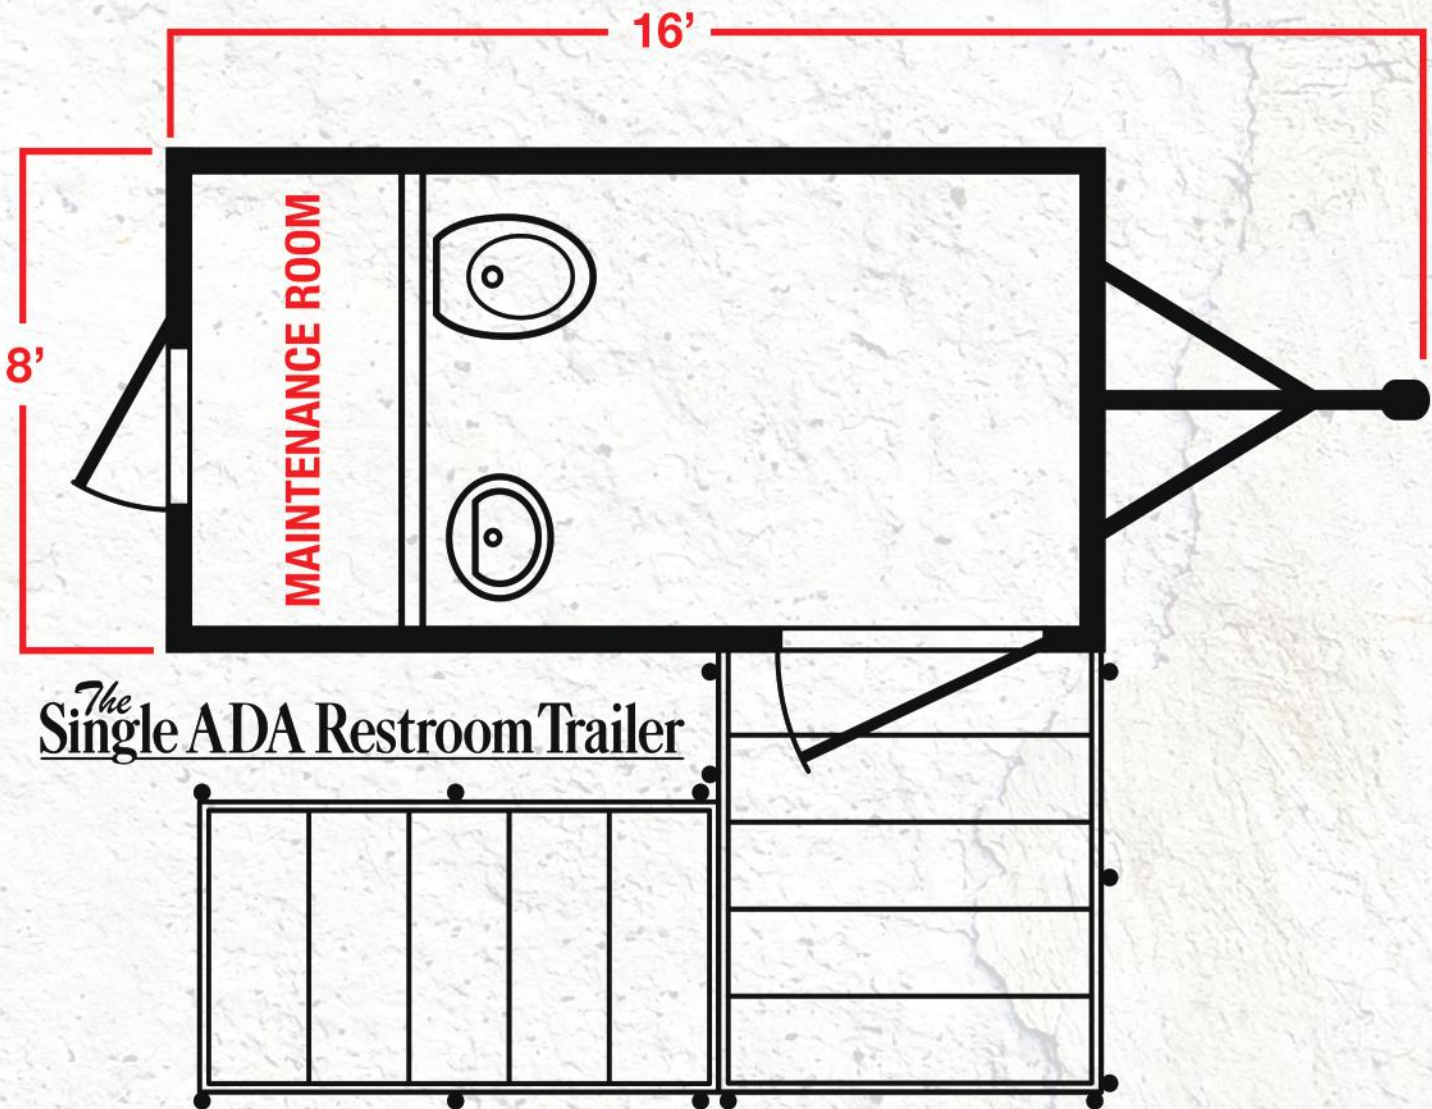

The **SINGLE ADA Restroom Trailer** has wide planked faux wood Armstrong flooring. A Dometic thermostat heat and air conditioning system will provide comfort inside the restroom all year round. A fan forced heater is also available for when you need extra warmth inside the restroom. The LED high hat ceiling lights will provide plenty of light inside the restroom. Ceiling vents are available when you want additional ventilation. For convenience, the **SINGLE ADA Restroom Trailer** runs on a generator or standard 110 Volt outlet.

A CALLAHEAD professional uniformed delivery specialist will set up the **SINGLE ADA Restroom Trailer** at your location. Set up will take approximately 30 minutes. Because CALLAHEAD cleans and sanitizes all of our restrooms with only hospital grade cleaners and disinfectants, you know you will be delivering the cleanest restroom trailers in the industry. As an added convenience, you may also request to have a CALLAHEAD professional uniformed restroom attendant to keep the **SINGLE ADA Restroom Trailer** in perfect sanitary condition throughout your entire special event. For long-term locations, CALLAHEAD also offers our hospital-grade cleaning service and re-stocking of supplies daily, weekly, monthly or tailored to your needs.

The Single ADA Restroom Trailer

The SINGLE ADA Restroom Trailer's DESIGN FEATURES & ACCESSORIES:

ADA Compliant Restroom Specs and Features Include: ADA Compliant turning radius interior • ADA Compliant flush toilet • ADA Compliant interior handrail system • ADA Compliant entry door • ADA Compliant lever door handle and lock • ADA Compliant entrance platform with handrails • ADA Compliant ramp system • ADA Compliant paper towel and soap dispensers • ADA Compliant Ascent Macerating Toilet System • Easy-access wall hung porcelain toilet bowl with • Porcelain sinks with easy access hot and cold water faucet • ADA Compliant mirror above sink • toilet paper holder • Wall mounted covered trash receptacle near toilet bowl • Fan-forced wall heater • Self-closing door with interior lock and exterior occupancy sign for privacy