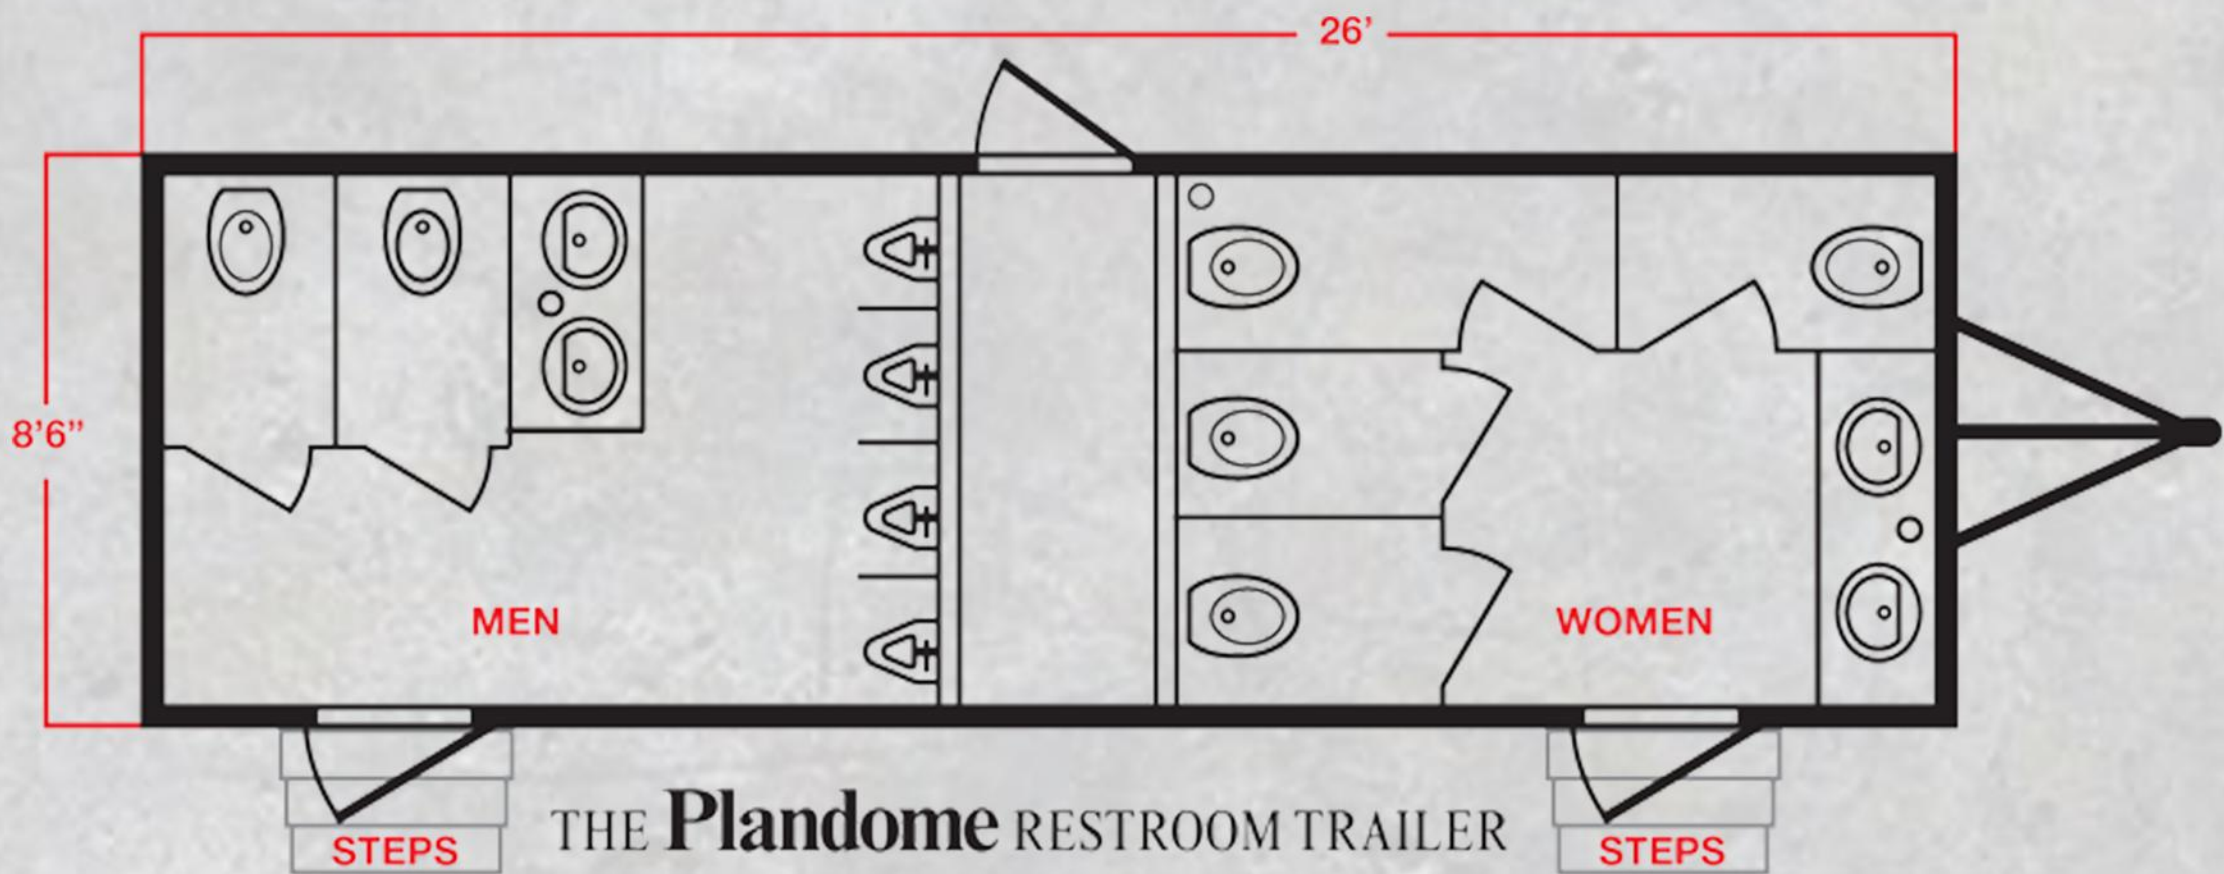

The PLANDOME Restroom Trailer's OPTIONAL ACCESSORIES TO RENT:

For added convenience, we are proud to offer the below list of optional accessory items for your **PLANDOME Restroom Trailer** rental. All of CALLAHEAD's rental accessories for restroom trailers were selected to provide the same comforts and hygienic protection for a the greatest sanitary experience. CALLAHEAD's accessory items are unmatched in the industry and include:

GoJo Hand Cleaning Dispenser can be installed inside the **PLANDOME Restroom Trailer** and filled with the #1 heavy-duty GoJo hand cleaner. GoJo hand cleaner is popular among auto mechanics for its ability to quickly break down grease and grime. GoJo Hand Cleaner has become popular with construction workers and contractors to remove acids, cement and other solvents from hands • Antiseptic Dispenser is installed inside your **PLANDOME Restroom Trailer** rental, filled with our waterless hand sanitizer. Our waterless hand sanitizer kills 99.9% of germs and bacteria and meets OSHA and Health Department requirements. The antiseptic dispenser is perfect for sanitary protection before and after using the restroom. The antiseptic dispenser supplies approximately 900 – 1300 uses • Headliner Toilet Seat Covers Dispenser is installed inside each stall of the **PLANDOME Restroom Trailer**, filled with 250 toilet seat covers so every user may have a clean, dry and sanitary toilet seat. • Headmist Time Released Air Freshener can be installed inside the **PLANDOME Restroom Trailer** that will release a clean, fresh scent automatically. • Professional Uniformed Restroom Attendant is available to maintain cleanliness of the **PLANDOME Restroom Trailer** during a special event so you will not have to worry. Our trained professional portable restroom attendant will clean your restroom trailer after each use to ensure every guest is guaranteed a clean visit to the restroom. Uniformed restroom attendant is recommended for a special event with large crowds; if your special event is dressy, formal or black tie attire, such as a wedding • Professional Hospital Grade Cleaning Service is available daily, weekly, monthly or anytime needed to clean and sanitize the restroom trailer. Our professional uniformed service technician will clean and sanitize with only hospital grade cleaning products, and re-stock all service items and amenities at each service.

The PLANDOME Restroom Trailer's DESIGN FEATURES & ACCESSORIES: