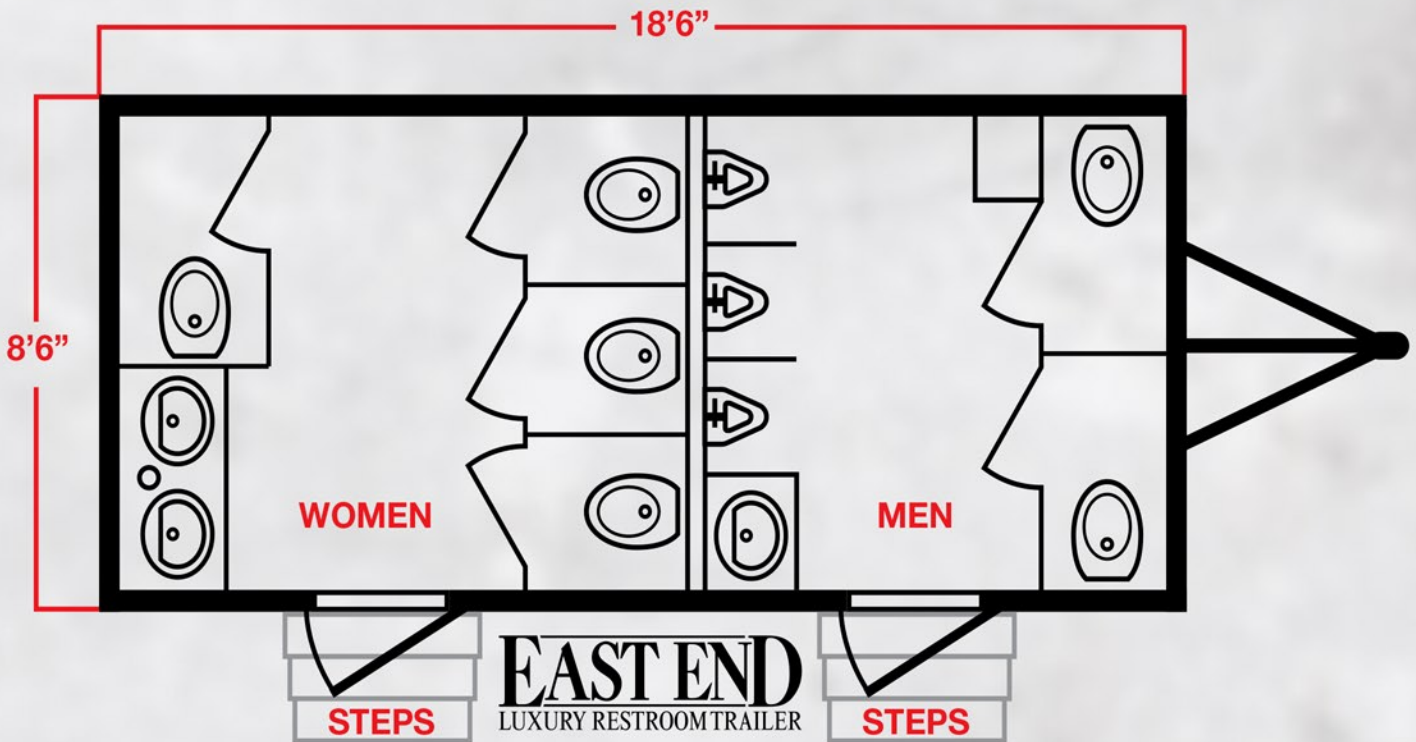

The **EAST END Luxury Restroom Trailer** by CALLAHEAD promises to deliver the very best in restroom trailer for your guests. With 9-restroom stations to handle use by hundreds of people at your next big event. The **EAST END Luxury Restroom Trailer** is available for delivery throughout all of New York City's five boroughs of Brooklyn, Queens, Manhattan, Staten Island, and the Bronx as well as all of Westchester, Nassau and Suffolk Counties. CALLAHEAD is New York's largest and most trusted portable restroom company. We have been delivering only quality equipment and sanitary service to New York since 1976. Our decades of experience and innovations have made us the world's greatest portable sanitation company. When you want clean and sanitary restroom facilities for your corporate event, wedding or any social gathering CALLAHEAD delivers the very best every time.

IDEALLY SUITED FOR THE FOLLOWING:

Weddings • Receptions • Corporate Parties • Business Functions • Concert Events • Horse Shows & Events • Awards Banquets • Fundraisers • Black-Tie Events • Film and Movie Productions • White Tie Events • Galas • Engagement Parties • Bar Mitzvahs and Bat Mitzvahs • Charity Balls • VIP Events • Bridal and Wedding Showers • Christenings & Baptisms • Baby Showers • Charity Events • Red Carpet Events • Holiday Parties • Communion Parties • Formal Parties and Events • Benefits • Birthday Party Celebrations • Graduation Ceremonies • Graduation Parties • Cocktail Parties • Holiday Parties • Celebrity Functions • White Tie Parties • Semi-Formal Parties • Award Ceremonies • Ultra Formal Events • Any Special Ceremonies • Any Special Event with a large group of people in attendance and quality restroom trailers are needed

CALLAHEAD®

NEW YORK

TOLL FREE: (800) 634-2085 FAX: (800) 634-8127
EMAIL: info@callahead.com