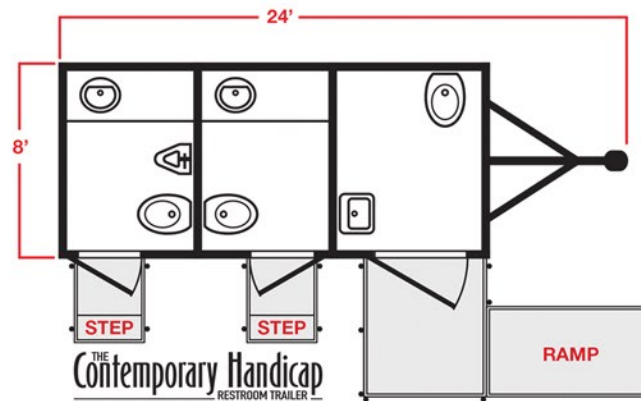

On the women's side of the **CONTEMPORARY HANDICAP Restroom Trailer** there is a porcelain pedal flush toilet for easy hands-free operation. The triple roll toilet paper holder has a homelike design. Mounted by the toilet is a covered trash receptacle to conveniently place sanitary products. The vanity area has a porcelain sink, automatic shut-off faucet, extra-large counter space, vanity mirror, storage cabinets, and built-in trash receptacle. The soap and hand towel dispensers are wall mounted in the vanity area for easy access.

The men's restroom inside the **CONTEMPORARY HANDICAP Restroom Trailer** includes two restroom stations. The porcelain toilet bowl has a foot pedal flush for hands-free use and sanitary protection. A porcelain flush urinal is also available. The triple toilet paper holder is conveniently located near the toilet. The vanity area has a porcelain sink basin, spacious countertop, automatic shut-off faucet, hand towel and soap dispensers, built-in trash receptacle, storage cabinet, and a vanity mirror. The men's bathroom is also designed with a chic contemporary design and has CALLAHEAD's renowned hospital grade cleanliness.

The CONTEMPORARY w Restroom Trailer's Overall SPECS & FEATURES Include:

The exterior has a shiny bright white finish • Height - 12' • Width - 8' • Overall length with tongue - 24' • 0.75" garden hose connection with pressure regulator for fresh water hookup if needed • White painted wallboard with stainless trim throughout interior • Armstrong faux wood floors • Soap dispensers filled with antibacterial soap that kills 99.9% of germs and bacteria in all restrooms • Filled hand towel dispensers • LED ceiling lighting • Thermostat heat and air conditioning system • Central music system • Electric - runs on a generator or standard 110 volt • Handles bathroom usage by hundreds of people at any event • Professionally set up and fully operational in approximately 30 minutes or less