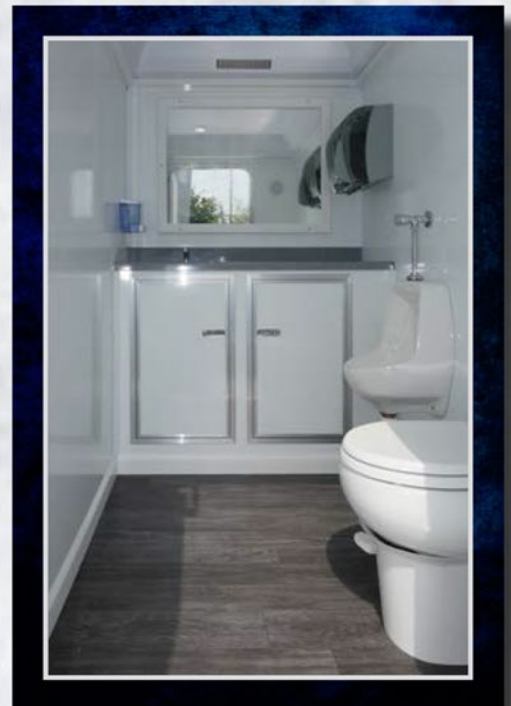

Handicap accessible restrooms are required for every business and must be A.D.A. compliant. Our **CONTEMPORARY HANDICAP Restroom Trailer** delivers a private restroom for those who need extra assistance, families with small children, the elderly, and require a wheelchair accessible private bathroom for safety and comfort. Special event planners must also include handicap ADA compliant restroom facilities for guests. CALLAHEAD's **CONTEMPORARY HANDICAP Restroom Trailer** is the ideal solution for office buildings and businesses undergoing bathroom renovations, shopping centers, parks, marathons, concert and sporting events, restaurants, transportation centers or any situation where ADA and public restrooms are needed. Each of the private restrooms include porcelain flush toilets, handwashing sinks with soap and hand towel dispensers, heat and air conditioning and a central music system for visitors enjoyment. The men's restroom also includes a urinal.

The **CONTEMPORARY HANDICAP Restroom Trailer** has a bright white exterior that will look great in any location. All private restrooms have separate entrances and an interior lock that triggers an exterior occupancy sign for privacy. Each restroom also includes a vacancy sign to help eliminate uncertainty and wait times when needing to use the restroom.