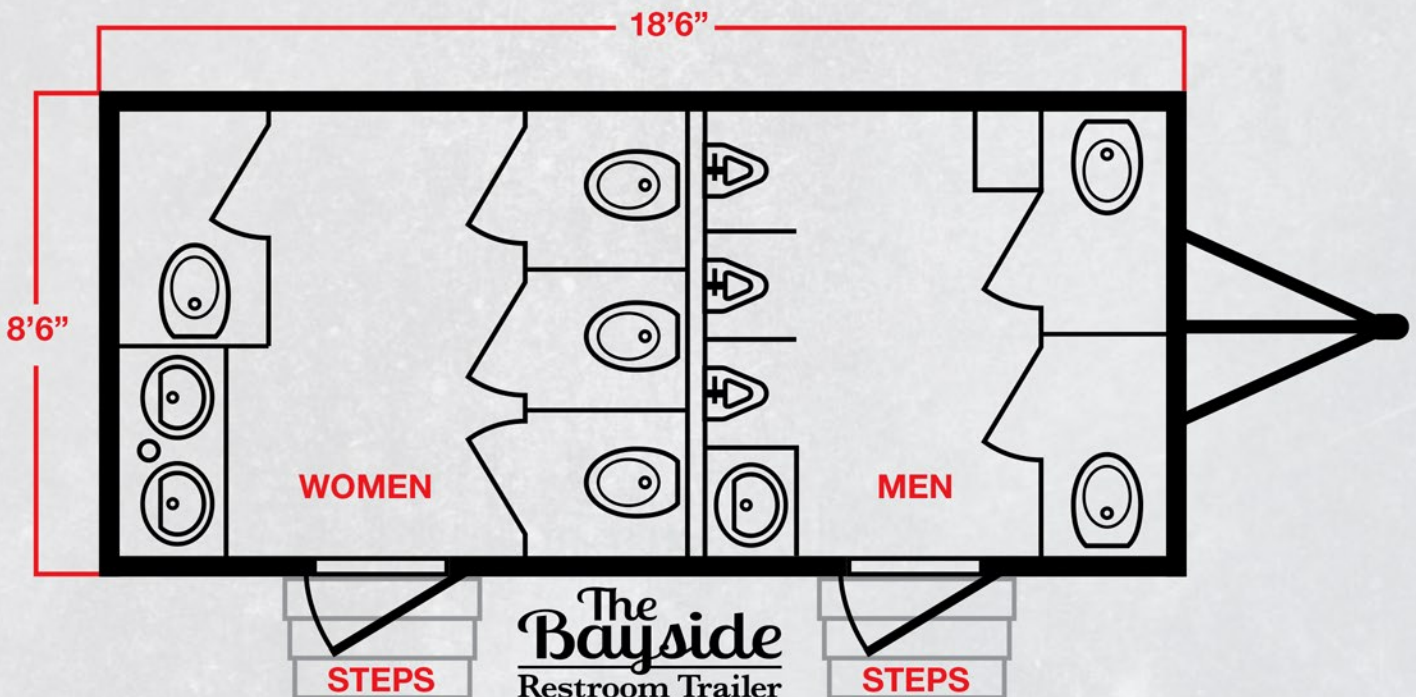

CALLAHEAD's **BAYSIDE Restroom Trailer** is available for delivery throughout New York City's five boroughs of Brooklyn, Queens, Manhattan, Staten Island and the Bronx as well as all of Westchester, Nassau, and Suffolk Counties. CALLAHEAD's hospital grade cleaning service is also available daily, weekly, monthly, or tailored to your request. A CALLAHEAD professional uniformed service technician will clean and sanitize the **BAYSIDE** with only hospital grade cleaners and disinfectants. CALLAHEAD will also re-stock the **BAYSIDE Restroom Trailer** with supplies at every service.

Whether renting a restroom trailer for a commercial construction job, water shut-off, emergency location or other long-term need, CALLAHEAD delivers the highest quality and professional service. In business since 1976, CALLAHEAD is the world leader of innovation and hospital grade cleaning service that is second to none. When you want sanitary bathroom trailers at the job site, only CALLAHEAD has the experience and commitment to deliver the world's best portable restrooms for you.