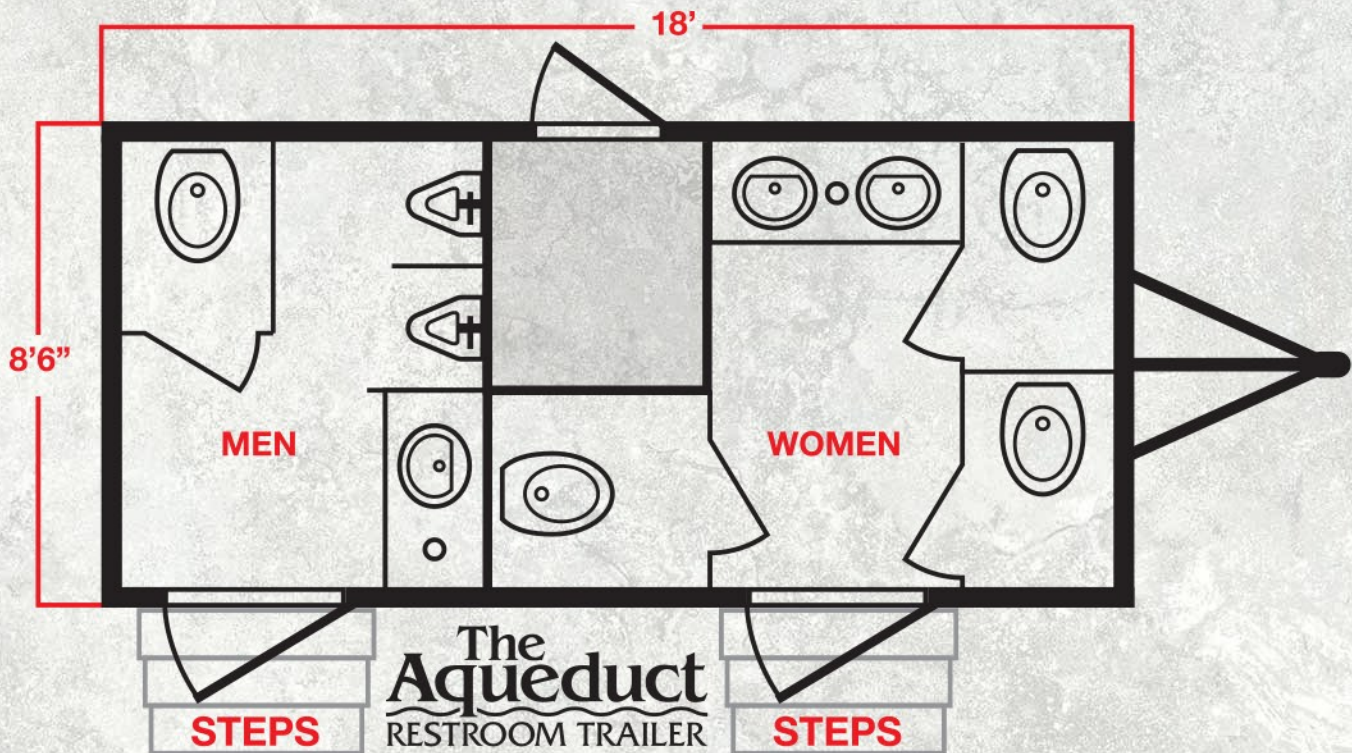

CALLAHEAD is world-renowned in the portable sanitation industry and we have been in business since 1976. We are the world's greatest portable restroom company due to our consistency and innovative equipment and systems that have changed the portable sanitation industry. CALLAHEAD's professional uniformed service technicians clean and sanitize all of our equipment with only hospital-grade cleaners and disinfectants before delivery and at every cleaning service. We will also re-stock the AQUEDUCT Restroom Trailer with supplies at every service. Our innovative equipment and dedication to service have made us the best in the field and unmatched by any other company in the industry. CALLAHEAD is a New York company through and through since 1976. We service only New York to ensure the highest sanitary conditions for the health and safety of our customers. With over 250 New York employees, 125+ service vehicles, and growing, we are proud to deliver the highest quality service only a local New York company can provide. As quoted by Charles W. Howard, CALLAHEAD President and CEO, "Products Push Out, Services Spring Back." This quote means you can create a product and send it worldwide in brand new, pristine, perfect condition; however, the same cannot be said for services. This is why our theory is to develop our company in the world's greatest city and continue being the greatest portable sanitation company in the world. So when you want the best portable restrooms with the cleanest sanitary conditions and the expertise of nearly five decades in the field, only CALLAHEAD delivers every time.

THE AQUEDUCT 6-STATION RESTROOM TRAILER OPTIONAL ACCESSORIES TO RENT:

For added convenience, we are proud to offer the below list of optional accessory items for your AQUEDUCT 5-STATION Restroom Trailer rental. All of CALLAHEAD's rental accessories for restroom trailers were selected to provide the same comforts and hygienic protection to deliver a homelike restroom experience. CALLAHEAD's portable restroom accessory items are unmatched in the industry and include:

- GoJo Hand Cleaning Dispenser installed in the AQUEDUCT 5-STATION Restroom Trailer and filled with the #1 heavy duty GoJo hand cleaner. GoJo hand cleaner is popular among auto mechanics for its ability to quickly break down grease and grime. GoJo Hand Cleaner has become popular with construction workers and contractors to remove acids, cement, and other solvents from hands •
- Antiseptic Dispenser installed inside your AQUEDUCT Restroom Trailer rental, filled with our waterless hand sanitizer. Our waterless hand sanitizer kills 99.9% of germs and bacteria and meets OSHA and Health Department requirements. The antiseptic dispenser is perfect for sanitary protection before and after using the restroom. The antiseptic dispenser supplies approximately 900 – 1300 uses •
- Headliner Toilet Seat Cover Dispenser installed inside each stall of the AQUEDUCT 5-STATION Restroom Trailer, filled with 250 toilet seat covers so every user may have a clean, dry and sanitary toilet seat. •
- Headmist Time Released Air Freshener installed inside the AQUEDUCT Restroom Trailer that will release a fresh, clean scent automatically. •
- Professional Hospital Grade Cleaning Service is available daily, weekly, monthly or a cleaning service tailored to your needs. Our professional uniformed service technician will clean, service and re-stock all supplies at every service.