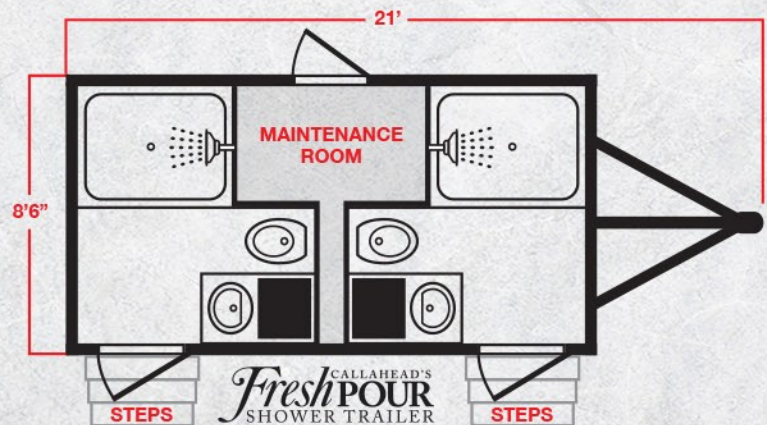

IDEALLY SUITED FOR THE FOLLOWING:

Below is a list of locations and job sites where the FRESH POUR Shower Trailer is commonly rented and recommended. However, this homelike mobile bathroom is a perfect rental for just about any long-term location where temporary bathroom with shower facilities are needed.

New Home Construction and House Renovations • Construction Job Sites • Contractor Job sites • Commercial Construction • Sports Fields • Sporting Events • Schools and Universities • Country Clubs • Marathons and Races • Bathroom Remodeling • Emergency Locations • Water Shut-offs • Decontamination Sites • Plumbing Repair and Bathroom Remodeling • Movie, Commercial, Television and Print Ad Locations • Marinas, Pools & Beach Locations • Private Houses • Private Clubs • Bridge and Tunnel Construction • Any Long term, or Short-term Location in need of Portable Shower Facilities

CALLAHEAD's President and CEO, Charles W. Howard has invented, designed and developed more for CALLAHEAD and the portable sanitation industry where others simply cannot compete. Only CALLAHEAD is the most trusted, most advanced and most dedicated to our New York customers. "To Develop and Evolve a Human Necessity" is not only CALLAHEAD's mission statement, it is our life's work. Family owned and operated in New York with over 260 New York employees and growing, makes CALLAHEAD the only company to serve all your portable sanitation needs with stress-free hospital grade sanitary service.