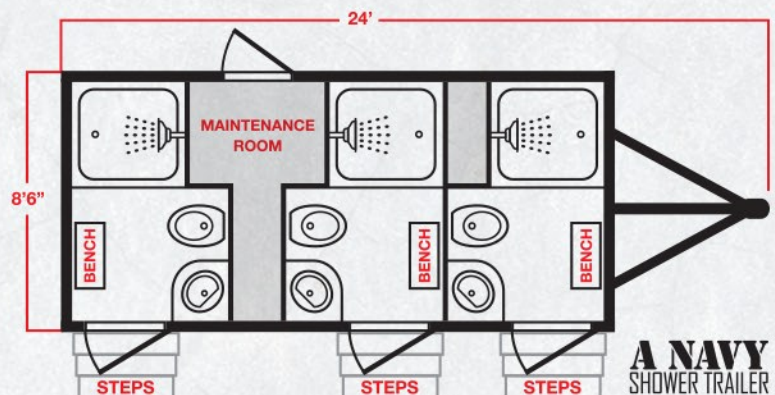

A NAVY SHOWER TRAILER rental will provide you with the quality and highest sanitary standards only CALLAHEAD can provide. We clean and sanitize all our equipment with only hospital-grade cleaners and disinfectants for your protection. Professionalism, experience, and dedication to our customers make CALLAHEAD portable shower rentals the best showers available. We are the definitive experts in our field, with countless inventions that no other company in our industry can compare. CALLAHEAD is a New York company only serving the New York area. Family-owned and operated in New York with over 260 New York employees and growing, CALLAHEAD is the only company to suit all your portable sanitation needs with stress-free hospital-grade sanitary service. When you want the cleanest and most sanitary conditions with decades of trusted service, only CALLAHEAD can deliver.

A NAVY SHOWER TRAILER ~ by CALLAHEAD ~ 1.800.634.2085