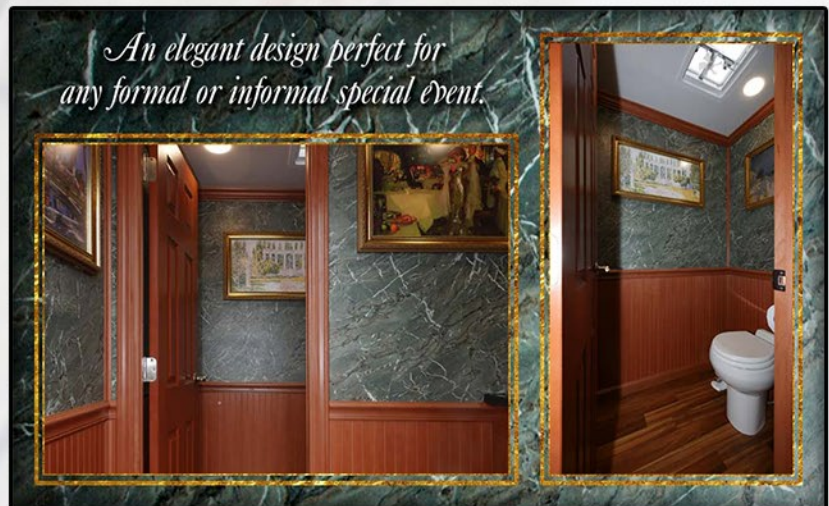

The MANHASSET Luxury Restroom Trailer's thermostat heat and air conditioning will provide a comfortable bathroom experience all year. For the coldest New York winters, the MANHASSET's fan-forced heater will provide extra warmth inside the restroom. Plenty of ceiling lighting will give plenty of light inside the restroom. A CALLAHEAD uniformed specialist will professionally deliver the MANHASSET Luxury Restroom Trailer to your location. Set-up of the restroom trailer will take approximately 30-minutes which includes stocking the MANHASSET with supplies.

PRODUCT SPECIFICATIONS:

3 Stations Restroom Trailer
Overall box length: 12' 6"
Overall length with tongue: 18'
Width: 7'
Box width with Fenders – 8.6'
Height: 11'
Electric runs on a generator or standard 110 volt
¾" garden hose connection with pressure regulator for freshwater hookup
Professional set up and fully operational in approximately 30 minutes or less

EXTERIOR DESIGN FEATURES:

The exterior has a shiny bright white finish
Exterior lighting
Enter the restroom trailer via wide heavy duty steps with stainless steel handrails
Aluminum handrails
Separate marked Men's and Women's restrooms
Self closing entry doors
Locking system triggers occupancy sign for privacy