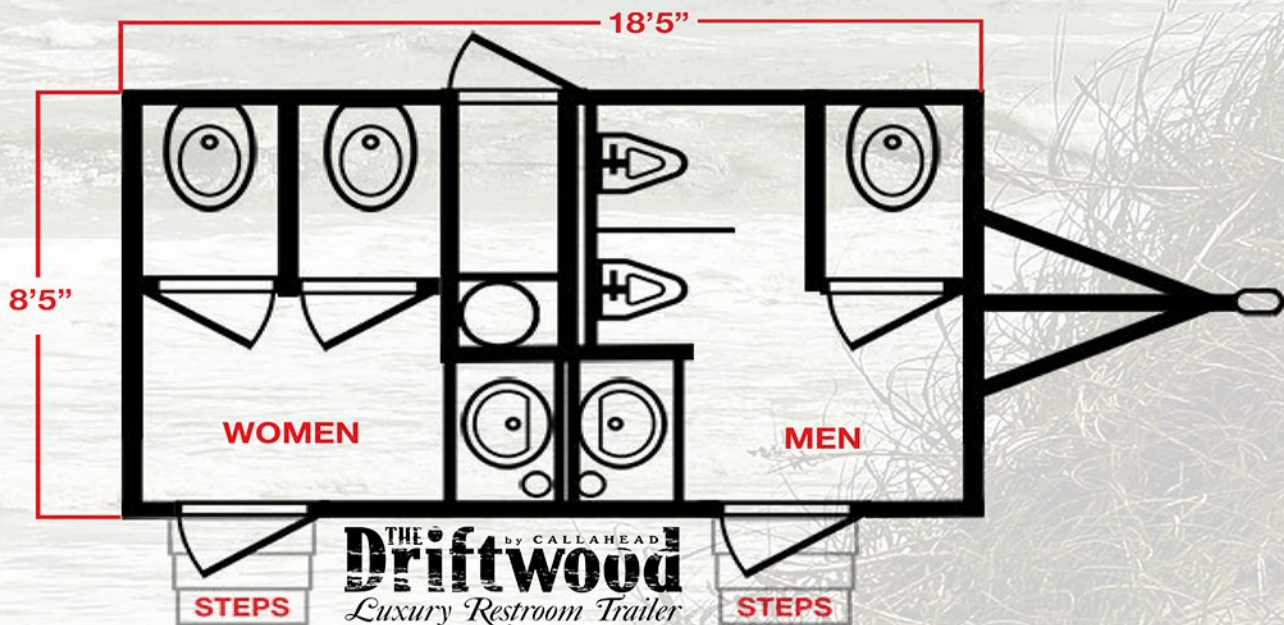

A CALLAHEAD professional uniformed delivery specialist will arrive to set up the restroom trailer at your location. Set up of the restroom trailer will take approximately 30 minutes. The **DRIFTWOOD** portable restroom trailer can handle use of hundreds of people at any formal or informal celebration. This luxury restroom trailer can also be hooked up to a 3/4" garden hose connection with a pressure regulator for fresh water hookup if needed. We only clean all of CALLAHEAD's equipment with only hospital grade cleaners and disinfectants to deliver only the highest sanitary equipment for our customers. We also offer the option of a CALLAHEAD professional uniformed restroom attendant to keep the **DRIFTWOOD LUXURY RESTROOM TRAILER** in perfect condition throughout your entire event.

The **DRIFTWOOD** was designed by Mr. Howard selecting only quality equipment. Only CALLAHEAD has luxury restrooms designed to mimic mansions, castles and luxury five star resorts. The **DRIFTWOOD** epitomizes New York luxury restrooms at its best and can be delivered throughout all of New York City's five boroughs of Manhattan, Queens, Staten Island, Brooklyn, and the Bronx, and all of Westchester, Nassau and Suffolk Counties.