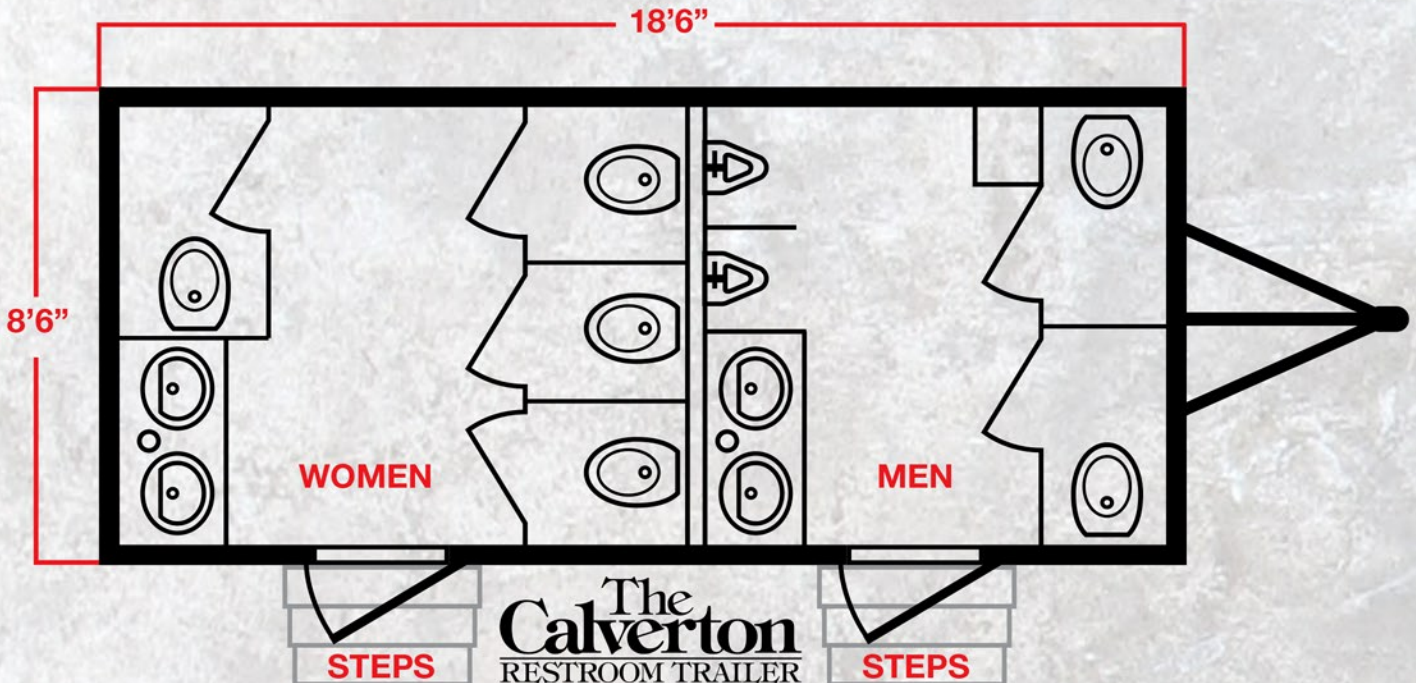

The **CALVERTON Restroom Trailer** will deliver hospital grade cleanliness for any long-term rental need. It is available for delivery throughout New York City's five boroughs of Brooklyn, Queens, Manhattan, Staten Island and the Bronx as well as all of Westchester, Nassau, and Suffolk Counties. Also available is CALLAHEAD's hospital grade cleaning service daily, weekly, monthly, or tailored to your request. A CALLAHEAD professional uniformed service technician will clean and sanitize the **CALVERTON** with only hospital grade cleaners and disinfectants. Plus, we will re-stock the **CALVERTON Restroom Trailer** with supplies at every service.

CALLAHEAD has been perfecting the portable sanitation industry since 1976. Our decades of experience and innovations have made us the leader in our field. Led by President and CEO, Charles W. Howard, it is our mission statement, "To Develop and Evolve a Human Necessity" to change the world. Jobsite restroom comfort and sanitation is necessary, and at CALLAHEAD we work hard to ensure the best experience possible for every user. When you need portable restroom trailers at the job-site only CALLAHEAD can deliver the very best to your location every time.