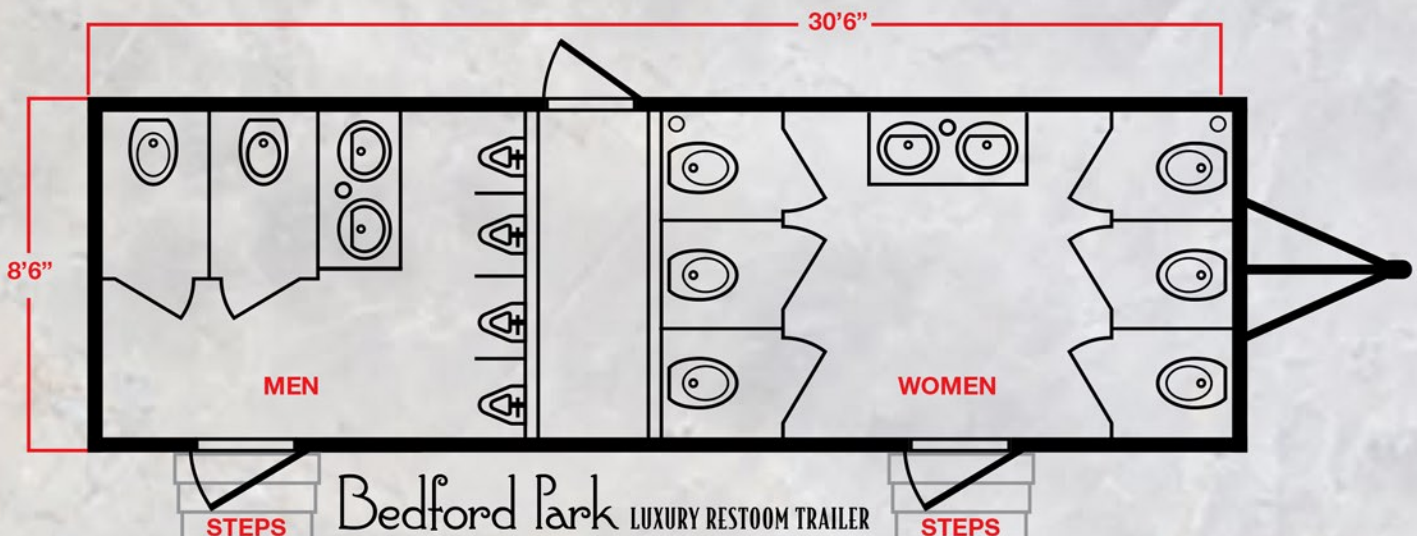

A CALLAHEAD uniformed delivery specialist will set up the **BEDFORD PARK** at your location. Set up of the restroom trailer will take approximately 30 minutes to be fully operational. Since CALLAHEAD uses only hospital grade cleaners and disinfectants you know you are providing your guests with the most sanitary restroom trailers available anywhere. CALLAHEAD also offers the option of one of our professionally trained uniformed restroom attendants to keep the **BEDFORD PARK Luxury Restroom Trailer** in perfect condition throughout your entire event.

The **BEDFORD PARK** is available for delivery throughout New York City's five boroughs of Brooklyn, Queens, Manhattan, Staten Island and the Bronx and all of Westchester, Nassau and Suffolk Counties to Montauk Point. CALLAHEAD is world renowned in the portable sanitation industry. CALLAHEAD is led by President and CEO, Charles W. Howard to deliver the most luxurious and innovative portable restroom available anywhere. Mr. Howard, an inventor and designer, continues to create products for CALLAHEAD that are the most sought after in the field since 1976. When you want the very best luxury restroom trailers for family and friends, or any event to impress patrons, and guests only CALLAHEAD delivers.