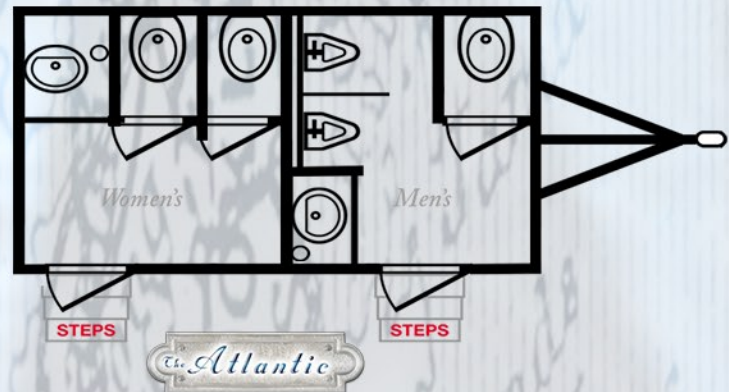

IDEALLY SUITED FOR THE FOLLOWING:

Weddings • Receptions • Corporate Parties • Business Functions
• Concert Events • Horse Shows & Events • Awards Banquets •
Fundraisers • Black-Tie Events • Film and Movie Productions •
White Tie Events • Galas • Engagement Parties • Bar Mitzvahs
and Bat Mitzvahs • Charity Balls • VIP Events • Bridal and
Wedding Showers • Christenings & Baptisms • Baby Showers •
Charity Events • Red Carpet Events • Holiday Parties •
Communion Parties • Formal Parties and Events • Benefits •
Birthday Party Celebrations • Graduation Ceremonies •
Graduation Parties • Cocktail Parties • Holiday Parties • Celebrity
Functions • White Tie Parties • Semi-Formal Parties • Award
Ceremonies • Ultra Formal Events • Any Special Ceremonies •
Any Special Event with a large group of people will be in
attendance and quality restroom trailers are needed

The ATLANTIC LUXURY RESTROOM TRAILER is a short-term New York bathroom trailer rental. It is equipped with a thermostat heating and air conditioning system to keep the restroom trailer a comfortable temperature any time of year. Fluorescent ceiling lighting and well-appointed light fixtures provide plenty of light inside the restroom trailer. There are also skylights to allow for plenty of natural light. Every private bathroom stall is also equipped with its own personal skylight, fan and ceiling vent. Electricity for the ATLANTIC LUXURY RESTROOM TRAILER runs from a standard 110 Volt outlet or generator.

A CALLAHEAD professional uniformed delivery specialist will arrive to set up the restroom trailer at your desired location. Set up of the restroom trailer will take approximately 30 minutes. This is a completely self-contained portable restroom trailer with a separate fresh water and waste water holding tanks to handle use of hundreds of people at your special event. The ATLANTIC LUXURY RESTROOM TRAILER can also be hooked up to a 3/4" garden hose connection with a pressure regulator for fresh water hookup.

CALLAHEAD uses only hospital grade cleaners and disinfectants to ensure you will be providing your guests with the most sanitary restroom trailers available. For added piece of mind, CALLAHEAD offers the option of a professional uniformed restroom attendant to keep the ATLANTIC LUXURY RESTROOM TRAILER in perfect condition throughout your entire event.

For more information about the ATLANTIC LUXURY RESTROOM TRAILER or any of CALLAHEAD's state-of-the-art equipment, including our very own innovation

CALLAHEAD's portable water and sewer system, high-rise portable toilets, luxury and short-term restroom trailers, special event portable toilets, standard port a pottys, portable handwashing sinks, porcelain toilet systems for office trailers, security guard booths, ticket booths, holding tanks, fresh water delivery, commercial portable sinks, antibacterial and hand sanitizing stations, long-term and short-term portable toilet rentals, long-term and short-term restroom trailer rentals, portable shower rentals, and portable storage shed rentals.

Please contact one of our expert sales specialists at **800-634-2085** or visit our website for full photos, details and videos of our equipment.