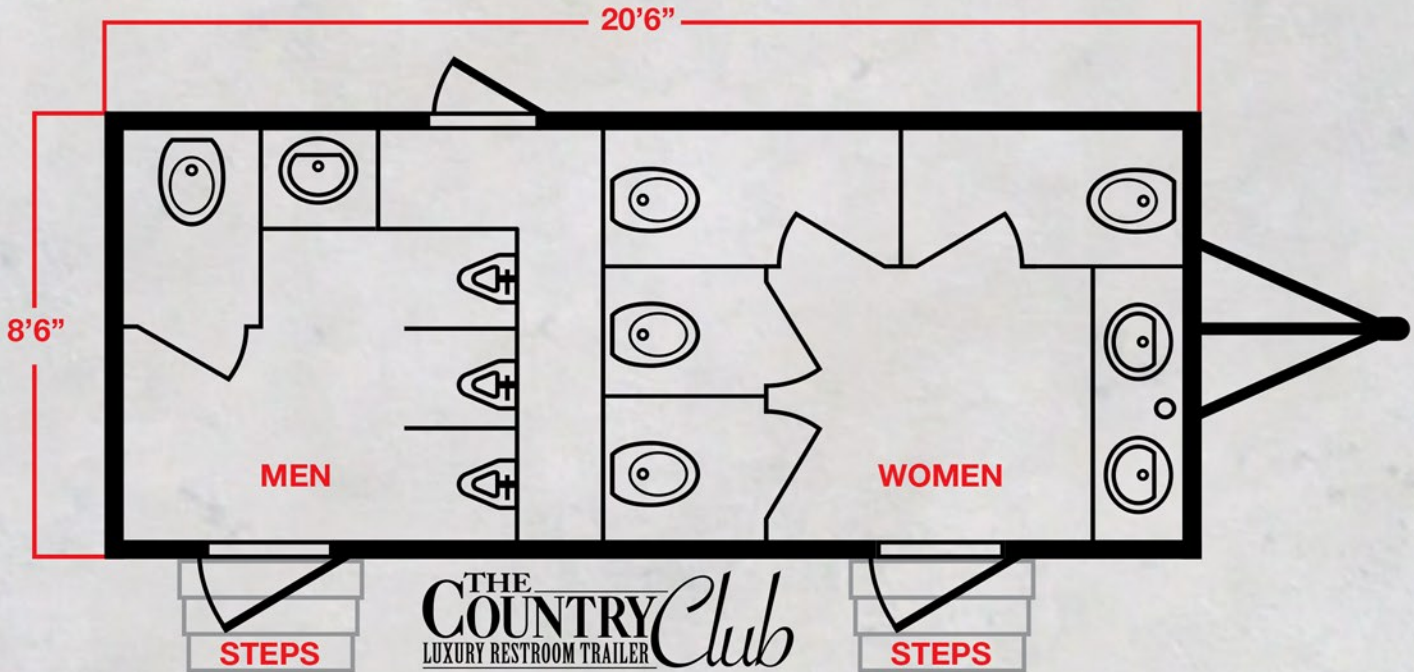

A CALLAHEAD uniformed delivery specialist will set up the **COUNTRY CLUB** at your location. Set up of the restroom trailer will take approximately 30 minutes to be fully operational. Since CALLAHEAD uses only hospital grade cleaners and disinfectants you know your guests will have the most sanitary restroom trailers available anywhere. CALLAHEAD also offers the option of one of our professional uniformed restroom attendants to keep the **COUNTRY CLUB Luxury Restroom Trailer** in perfect condition throughout your entire event.

The **COUNTRY CLUB** is available for delivery throughout New York City's five boroughs of Brooklyn, Queens, Manhattan, Staten Island and the Bronx and all of Westchester, Nassau and Suffolk Counties to Montauk Point. CALLAHEAD is the world's leader of the portable restroom industry. In business since 1976 inventing and designing breakthrough products that has advanced the industry. CALLAHEAD is New York's largest and most trusted portable sanitation company because we truly care about providing the very best for our customers. When you want clean and elegant portable restroom trailers for your event, only CALLAHEAD delivers every time.

The COUNTRY CLUB Luxury Restroom Trailer's DESIGN FEATURES & ACCESSORIES:

The exterior has a shiny bright white finish • Height -12' • Overall box length - 20' 6" • Width 8' 6" • ¾" garden hose connection with pressure regulator for fresh water hookup if needed • Exterior lighting • Enter the restroom trailer via heavy duty wide steps with aluminum and steel frames • Stainless steel handrails with two point support system • Separate marked doors on both the men's and women's restrooms • Armstrong faux ceramic tile flooring • Wood base moldings, chair rail moldings, and crown moldings • Vanity sink area has Corian countertops • Private and very spacious bathroom stalls with pedal flush porcelain toilet bowls • Artwork in every private bathroom stall • Three Sloan Porcelain urinals with privacy dividers (Men only) • Five private extra-large bathroom stalls (Four Women's / One Men's) • Vanity Mirrors above the sinks • Porcelain hand washing sink basins provide hot and cold running water options on the main floor of the men's and women's restrooms (Two Women's / One Men's) • The Moen brand faucets automatically shut off to conserve water use • Designer soap dispensers filled with antibacterial soap that kills 99.9% of germs and bacteria are provided in both the men's and women's vanity areas • Decorative filled hand towel trays • Elegant custom floral arrangements available • Wall mounted soap and hand towel dispensers in both restrooms • A trash receptacle is built-in the vanity area • Trash receptacles are provided in each women's bathroom stall • Thermostat controlled Coleman-Mach heat and air conditioning system • 1,500 watt fan forced heaters in both restrooms • A central music system has AM/FM Radio and CD player with speakers installed in the ceiling • Lighting -low voltage lighting in the ceilings and over the vanity mirrors • Skylights with wood casement moldings • Electric - runs on a generator or standard 110 volt • Floor to ceiling wood stall doors with casement moldings • Brushed nickel door handle and locking system in each private bathroom stall • Ceiling vents with fans for superior ventilation • Handles bathroom usage by hundreds of people at any event • Professionally set up and fully operational in approximately 30 minutes or less