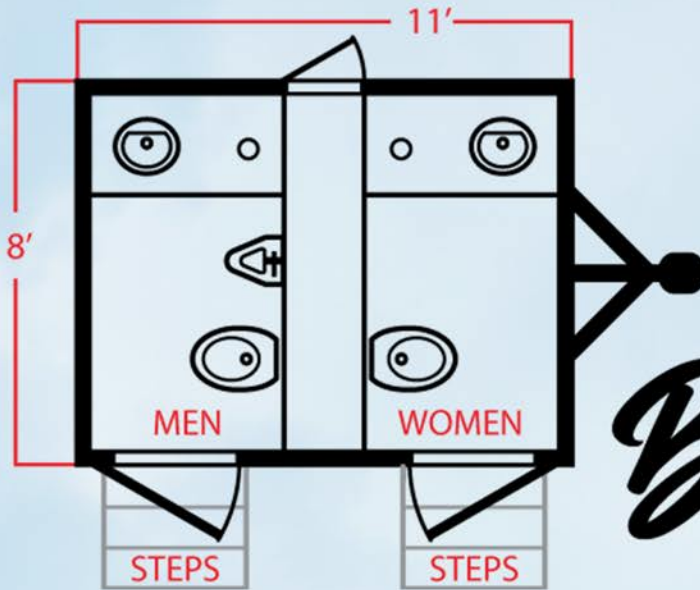

Blue STEEL RESTROOM TRAILER

The BLUE STEEL Restroom Trailer's DESIGN FEATURES & ACCESSORIES:

The exterior has a shiny bright white finish • Height - 12' • Overall box length - 11' • Overall length with tongue - 12' • Width Box - 8.6' • ¾" garden hose connection with pressure regulator for fresh water hookup • Exterior lighting • Enter the restroom trailer via wide heavy duty steps with aluminum handrails • Separate marked Men's and Women's restrooms • Self-closing entry doors with interior locking system • Locking system triggers occupancy sign for privacy • Armstrong wide plank faux wood floors • Corian vanity countertops • Two porcelain sink basins (One in Men and Women) • Single lever faucets with hot and cold running water (One in Men and Women) • Two installed stainless soap dispensers filled with antibacterial soap that kills 99.9% of germs and bacteria (One in Men and Women) • Two wall mounted stainless filled two-fold hand towel dispensers (One in Men and Women) • Vanity mirror over each sink (Men and Women) • Gray high-gloss interior walls wipe clean • White wood trim throughout • LED high-hat ceiling lights (Men and Women) • Storage areas in vanity for extra supplies (Men and Women) • Private Men and Women's Restrooms • Hands-free pedal flush porcelain toilet bowls (One in Men and Women) • Double toilet paper dispensers in each bathroom • Built-in stainless covered trash receptacle near women's toilet • Moen porcelain waterless urinal (Men only) • Two fan-forced heaters (One in Men and Women) • Dometic thermostat and air conditioning system (Men and Women) • Toe-kick heaters in both restrooms • Electric - runs on a generator or standard 110 Volt • Professional set up and fully operational in approximately 30 minutes or less

The BLUE STEEL Restroom Trailer's OPTIONAL ACCESSORIES To Rent:

For added convenience, we are proud to offer the below list of optional accessory items for your BLUE STEEL Restroom Trailer rental. All of CALLAHEAD's rental accessories for restroom trailers were selected to provide the same comforts and hygienic protection to deliver a homelike restroom experience. CALLAHEAD's portable restroom accessory items are unmatched in the industry and include: