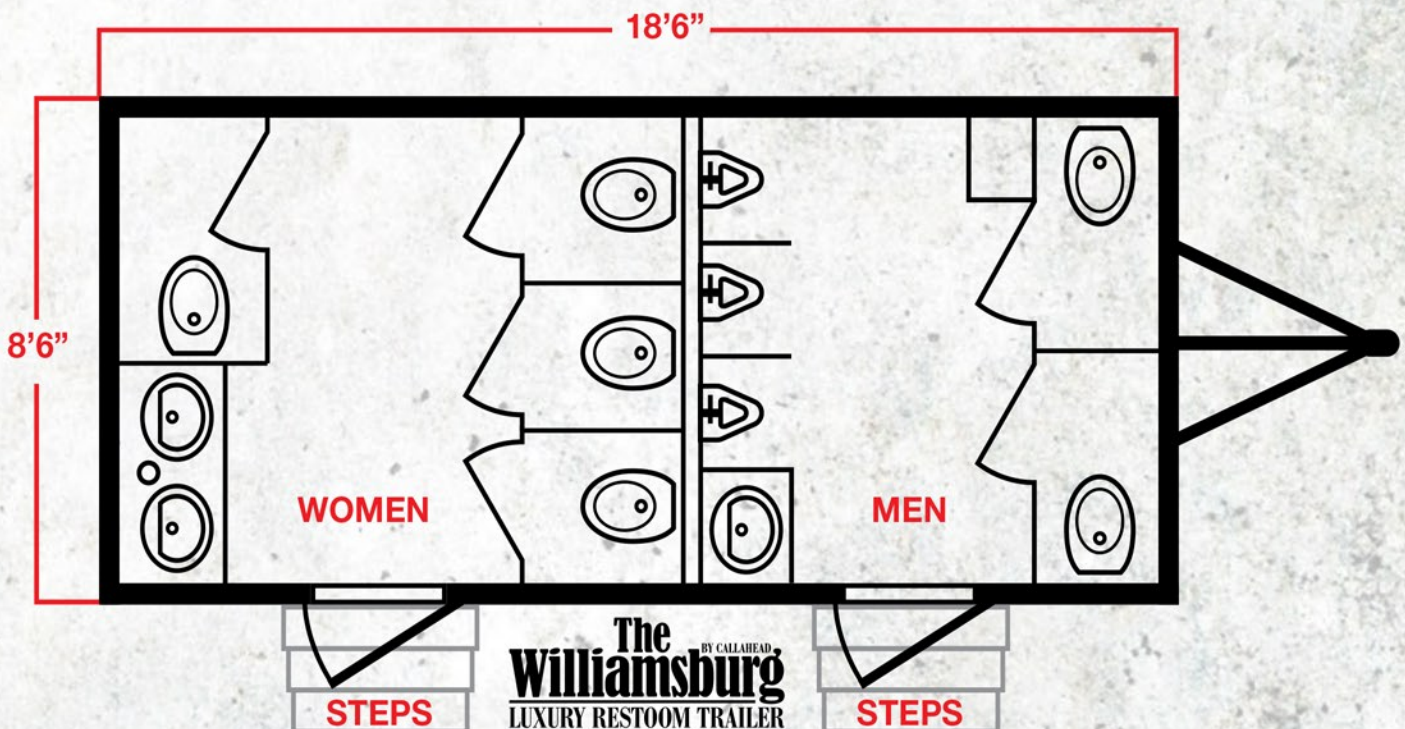

The **WILLIAMSBURG** will be professionally delivered to your location and then set-up will take approximately 30-minutes. **CALLAHEAD** cleans and sanitizes all of our equipment with only hospital grade cleaners and disinfectants for your sanitary protection. A **CALLAHEAD** uniformed restroom attendant is available to keep the **WILLIAMSBURG Luxury Restroom Trailer** in perfect hospital grade clean condition throughout your entire event.

The **WILLIAMSBURG Luxury Restroom Trailer** will provide clean and sophisticated restroom facilities to hundreds of guests at your event. It has 9-restroom stations that deliver five star restrooms to any formal or informal social gathering. The **WILLIAMSBURG Luxury Restroom Trailer** is available for delivery throughout all of New York City's five boroughs of Brooklyn, Queens, Manhattan, Staten Island, and the Bronx as well as all of Westchester, Nassau and Suffolk Counties.

Since 1976 **CALLAHEAD** has been designing and inventing new ground breaking equipment with opulent custom designs by **CALLAHEAD's** President and CEO, and award winning builder, Charles W. Howard. When you are looking for the very best in restroom trailers for your special celebration or event, only **CALLAHEAD** has the experience and commitment to deliver the world's most sanitary and advanced equipment for you.