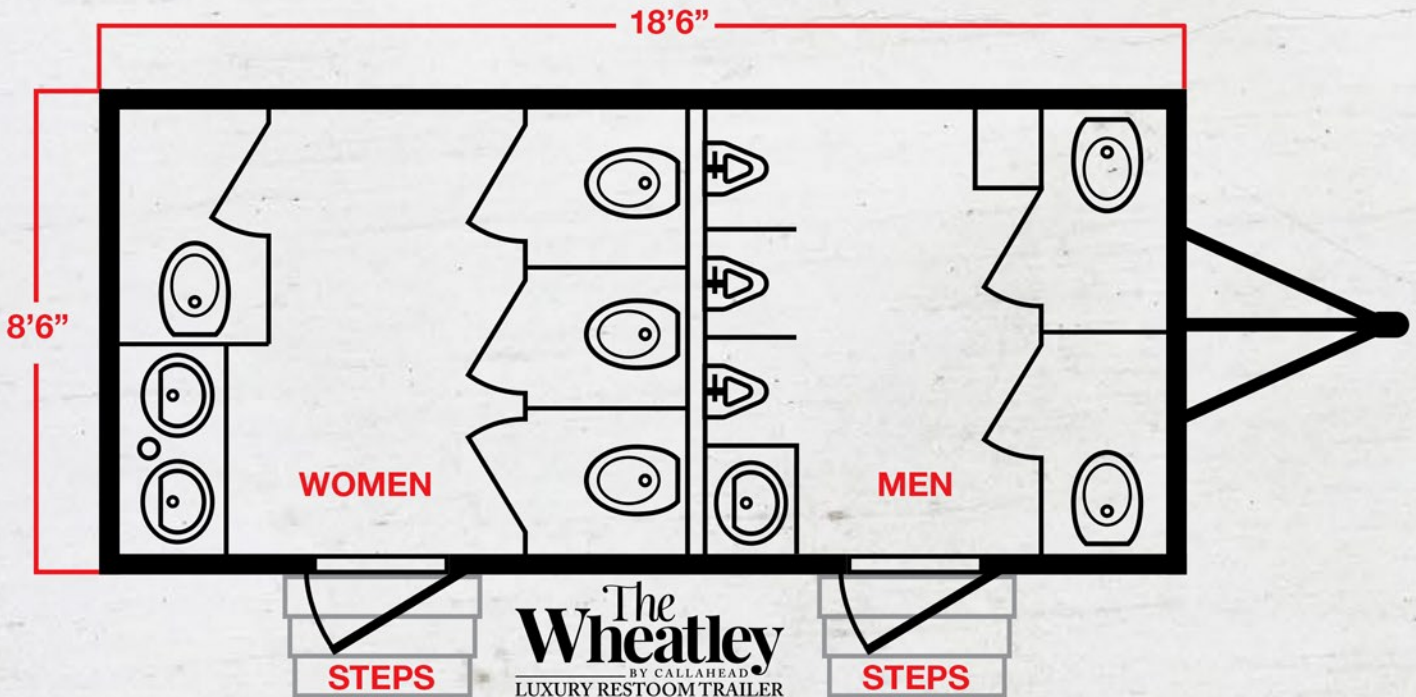

CALLAHEAD®

NEW YORK

TOLL FREE: (800) 634-2085 FAX: (800) 634-8127
EMAIL: info@callahead.com

The Corian vanity countertops have porcelain sink basins. The women's side has two vanity sinks, and the men's restroom has one. The Moen auto shut-off faucets deliver hot and cold water and helps to conserve water use. Filled antibacterial soap and hand towels are conveniently located in the vanity area. A tissue holder, candy dish, and floral arrangement are also available. The vanity countertop has a built-in trash receptacle to help keep the **WHEATLEY** clean. There are vanity mirrors over the sinks and stylish wall sconces adding to the restrooms homelike design. The women's restroom has four private bathroom stalls, and the men's restroom has two. Every stall inside the **WHEATLEY Luxury Restroom Trailer** has a porcelain pedal flush toilet, double toilet paper holder, custom framed artwork, wall sconce, and locking system for privacy. The stall door handles and locking system are a brush nickel finish. The men's restroom includes three Sloan waterless porcelain urinals with privacy dividers. Above the urinals are a Corian shelving area and custom framed artwork.

The **WHEATLEY Luxury Restroom Trailer** has a Dometic heat and air conditioning system for guaranteed comfort inside the restroom. The 1,500-watt fan-forced heaters in each restroom will add extra warmth inside the restroom during New York's colder winter months. LED high-hat lights will provide plenty of light inside the restroom trailer. The **WHEATLEY Luxury Restroom Trailer** runs from a generator or standard 110-Volt.