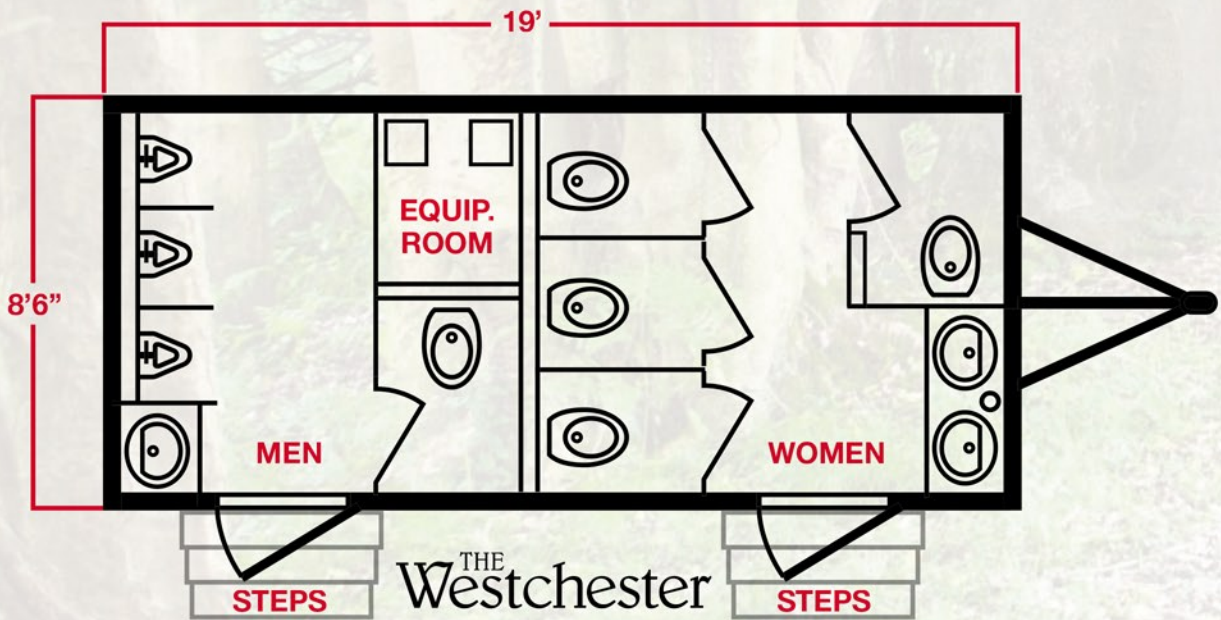

THE WESTCHESTER LUXURY RESTROOM TRAILERS DESIGN FEATURES & ACCESSORIES:

The exterior has a shiny bright white finish • Height – 12' • Overall box length – 19' • Overall length with tongue – 24' • Width Box - 8'.6" Holding tank capacity – 900 gallon • ¾" garden hose connection with pressure regulator for fresh water hookup • Exterior lighting • Enter the restroom trailer via heavy duty wide steps with aluminum and steel frames • Aluminum handrails with three point support for strength • Separate gender marked men's and women's restrooms • Wide Armstrong laminate wood floors • Vanity countertops are a Faux Corian marble • Three Stainless steel sink basins (two in women's and one in men's) • Three Stainless steel automatic faucets (two in women's and one in men's) • Stylish soap dispensers filled with antibacterial soap that kills 99.9% of germs and bacteria in both the men's and women's vanity areas • Decorative filled hand towel trays and tissue holders • Elegant custom floral arrangements • Full vanity mirror with fluorescent ceiling lighting • A built-in trash receptacle in the vanity area • Built-in soap dispensers (two in women's and one in men's) • Built-in Exlerator electric hand dryer • Built-in double electrical outlet in both restrooms • Each bathroom is decorated with its own Renaissance style gold framed artwork • Base, chair, crown and casement moldings throughout entire restroom • 3-foot white wood waiscotting • Storage area for extra supplies • Five private bathroom stalls (four in the women's and one in the men's) • Solid wood floor to ceiling lockable stall doors • Brushed nickel door handle and hardware on every stall door • Three Sloan porcelain waterless urinals with privacy dividers (Men only) • Two brushed nickel toilet paper dispensers in each private stall • Hot air heating ducted system and dual air conditioner is thermostat controlled for complete comfort • A central music system has AM/FM Radio and CD player with speakers installed in the ceiling • Flourescent ceiling lighting throughout • Electric –generator or standard 110 Volt • Ceiling vents with fans for superior ventilation in each stall • Handles bathroom usage by hundreds of people at any event • Professionally set-up and fully operational in approximately 30 minutes or less

THE WESTCHESTER LUXURY RESTROOM TRAILER IS MOST COMMONLY RENTED: