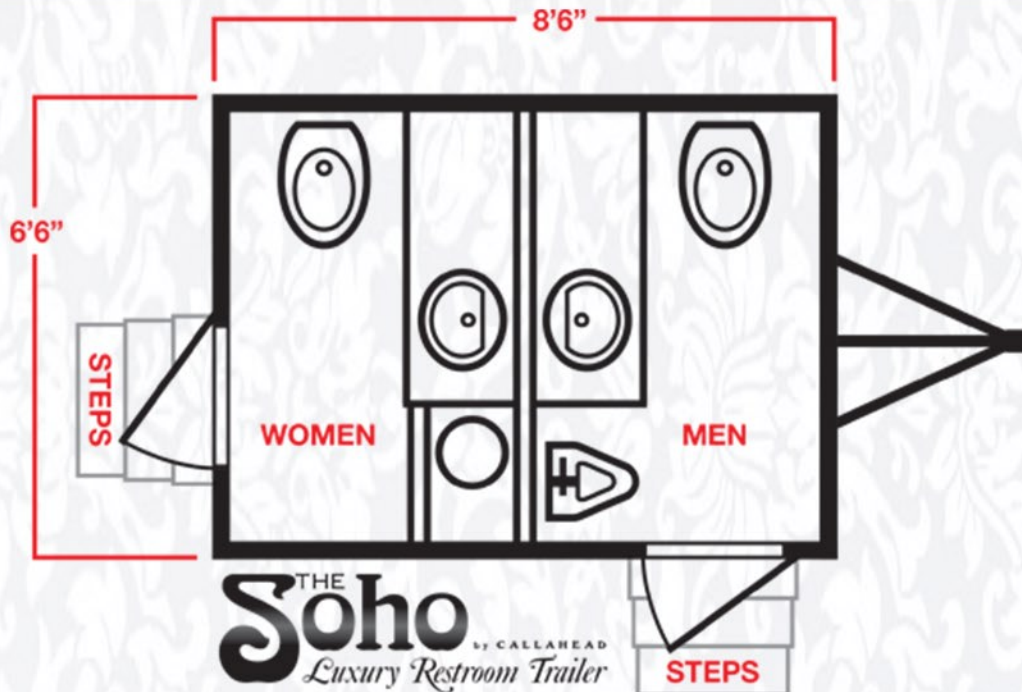

IDEALLY SUITED FOR THE FOLLOWING:

Weddings • Receptions • Corporate Parties • Business Functions • Concert Events • Horse Shows & Events • Awards Banquets • Fundraisers • Black-Tie Events • Film and Movie Productions • White Tie Events • Galas • Engagement Parties • Bar Mitzvahs and Bat Mitzvahs • Charity Balls • VIP Events • Bridal and Wedding Showers • Christenings & Baptisms • Baby Showers • Charity Events • Red Carpet Events • Holiday Parties • Communion Parties • Formal Parties and Events • Benefits • Birthday Party Celebrations • Graduation Ceremonies • Graduation Parties • Cocktail Parties • Holiday Parties • Celebrity Functions • White Tie Parties • Semi-Formal Parties • Award Ceremonies • Ultra Formal Events • Any Special Ceremonies • Any Special Event with a large group of people will be in attendance and quality restroom trailers are needed

A CALLAHEAD professional uniformed delivery specialist will set up the SOHO at your location. Set up will take approximately 30 minutes to be ready for use. This is a completely self-contained restroom trailer with separate fresh water and waste water holding tanks.

Clean and sanitized with only hospital grade cleaners and disinfectants, CALLAHEAD delivers peace of mind that you have the most sanitary restroom trailers available anywhere. As an added convenience, you may also request to have CALLAHEAD professional uniformed restroom attendant to keep the SOHO in perfect sanitary condition for your guests.

The SOHO LUXURY RESTROOM TRAILER's sophisticated décor and posh amenities will give your guests a comfortable and luxurious experience they will definitely appreciate. Only CALLAHEAD delivers the utmost luxury, comfort and sanitation to supply the best to our customers. The SOHO LUXURY RESTROOM TRAILER is available for delivery throughout all of New York City's five boroughs of Brooklyn, Queens, Manhattan, Staten Island, and the Bronx as well as all of Westchester County, and Nassau and Suffolk Counties all the way to Montauk Point.

For more information about the SOHO LUXURY RESTROOM TRAILER or any of CALLAHEAD's state-of-the-art equipment, including our very own innovation

CALLAHEAD's portable water and sewer system, high-rise portable toilets, luxury and short-term restroom trailers, special event portable toilets, standard port a pottys, portable handwashing sinks, porcelain toilet systems for office trailers, security guard booths, ticket booths, holding tanks, fresh water delivery, commercial portable sinks, antibacterial and hand sanitizing stations, long-term and short-term portable toilet rentals, long-term and short-term restroom trailer rentals, portable shower rentals, and portable storage shed rentals.

Please contact one of our expert sales specialists at 800-634-2085 or visit our website for full photos, details and videos of our equipment.