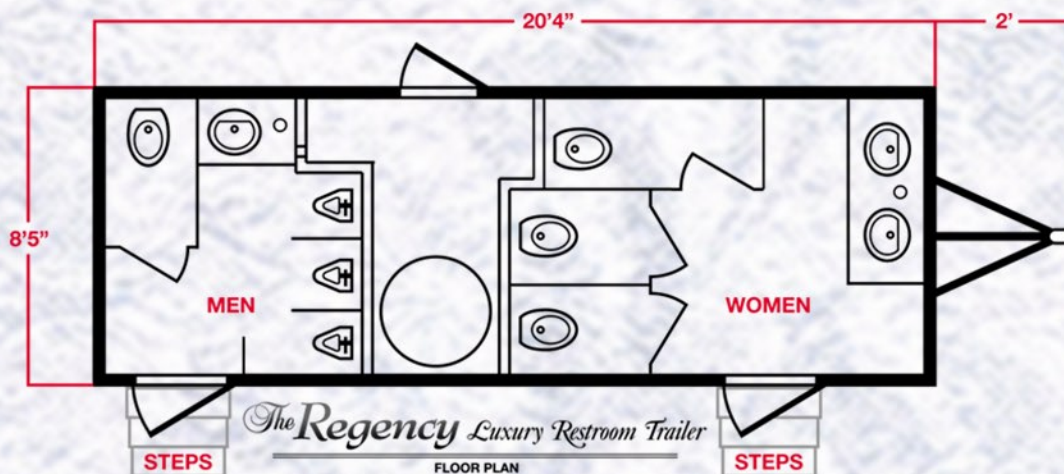

CALLAHEAD's President and CEO, Charles W. Howard has continuously developed and evolved the portable restroom industry since 1976. He has consistently created the most beautiful and efficient restroom facilities that have changed the industry forever. His dedication to developing the industry sets CALLAHEAD apart from the competition. The REGENCY is available for delivery throughout all of New York City's five boroughs of Brooklyn, Queens, Manhattan, Staten Island and the Bronx as well as all of Westchester County and Nassau and Suffolk Counties all the way to Montauk Point.

For more information about The REGENCY luxury portable restroom trailer or any of our other restroom trailers, VIP portable toilets, standard portable toilets, portable sinks, porcelain toilet systems for office trailers, guard sheds and ticket booth rentals, holding tanks, fresh water delivery, commercial grade portable sinks, portable hand washing sinks, antibacterial and hand sanitizing dispenser rentals, long-term or short-term portable toilet rentals, long-term or short-term restroom trailer rental, portable shower rentals, and portable storage shed rentals please contact one of our sales specialists at 800-634-2085 or visit our website for details including full photos and videos of all of our unparalleled equipment for any of your portable sanitation needs at www.callahead.com.

THE REGENCY LUXURY RESTROOM TRAILER'S DESIGN FEATURES & ACCESSORIES:

The exterior has a shiny bright white finish • Height - 11' 6" • Overall box length - 22' 4" • Width 8' 5" • Holding tank capacity - 655 gallon waste tank • 300 Gallons on-board fresh water • Exterior lighting • Enter the restroom trailer via a heavy grade solid steel floatingstaircase with stainless steel handrails provide firm footing • Staircase safety lighting • Wide plank wood flooring • Grey faux marble walls with maplewood base moldings, chair rail moldings and crown moldings (Women's only) • Elegant faux granite finished walls with maple wood trim throughout (Men's only) • Vanity sink area is a black corian faux marble • Private and spacious bathroom stalls with flushing Sealand porcelain toilet bowls • Three flushing urinals with privacy dividers (Men only) • Vanity mirrors over the sinks • A full length mirror • Two white porcelain hand washing sinkbasins that provide hot and cold running water options • The Moen brand faucets automatically shut off to conserve water usage • Installed soap dispensers filled with antibacterial soap that kills 99.9% of germs and bacteria are provided in both the men's and women's vanity areas • Designer hand lotion dispensers • Cotton hand towels and stylish trays are provided in the women's and men's restrooms • A trash receptacle is conveniently placed near the sink basins which catches trash beneath the sink to keep the sink area clean • Trash receptacles are provided in each women's bathroom stalls • Hot air heat system and dual air conditioner that is thermostat controlled for complete comfort • A central music system with speakers installed in the ceiling • Lighting -low voltage lighting in the ceilings and over the vanity mirrors • Electric - runs on a generator or standard 110 volt outlet • All hardware is aluminum or chrome finish to go with the décor • Each restroom has a skylight for natural light • Ceiling vents with fans for superior ventilation • Self-contained with separate fresh water and waste water holding tanks • Handles bathroom usage by hundreds of people at any event • Professionally set up and fully operational in approximately 30 minutes or less