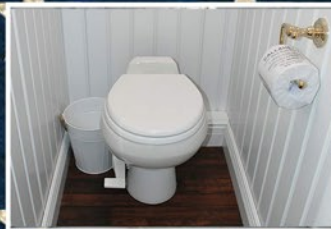

The MOUNT VERNON Luxury Restroom Trailer is MOST COMMONLY RENTED:

Weddings • Réceptions • Corporate Parties • Business Events • Horse Shows & Events • Awards Banquets • Fundraisers • Black-Tie Events • Film and Movie Productions • Gala's • Engagement Parties • Bar Mitzvahs and Bat Mitzvahs • Charity Balls • VIP Events • Bridal and Wedding Showers • Christenings and Baptisms • Baby Showers • Charity Events • Red Carpet Events • Holiday Parties • Communion Parties • Formal Parties and Events • Benefits • Large Birthday Party Celebrations • Graduation Ceremonies • Graduation Parties • Cocktail Party • House Parties • Celebrity Functions • White Tie Parties • Semi-Formal Parties • Award Ceremonies • Formal Events • Specialty Cérémonies • Any Special Event with a large group of people will be in attendance and clean and quality restrooms are needed

For more information about the MOUNT VERNON Luxury Restroom Trailer or any of CALLAHEAD's state-of-the-art equipment including, VIP portable toilets, porcelain toilet systems for job site office trailers, security guard booths, fresh water and waste water holding tanks, fresh water delivery, commercial grade portable sinks, portable hand washing sinks, portable antibacterial and hand sanitizing dispensers, long-term and short-term portable toilet rentals, long-term or short-term restroom trailer rentals, portable shower rentals, and portable storage shed rentals, please contact one of our expert sales specialists at 800-634-2085 or visit our website for full photos, details and videos of our equipment for all your portable sanitation needs at www.callahead.com.

The MOUNT VERNON Luxury Restroom Trailer ~ by CALLAHEAD ~ 1.800.634.2085