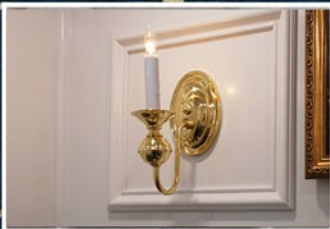

The MOUNT VERNON Luxury Restroom Trailer is MOST COMMONLY RENTED:

Weddings • Réceptions • Corporate Parties • Business Events • Horse Shows & Events • Awards Banquets • Fundraisers • Black-Tie Events • Film and Movie Productions • Gala's • Engagement Parties • Bar Mitzvahs and Bat Mitzvahs • Charity Balls • VIP Events • Bridal and Wedding Showers • Christenings and Baptisms • Baby Showers • Charity Events • Red Carpet Events • Holiday Parties • Communion Parties • Formal Parties and Events • Benefits • Large Birthday Party Celebrations • Graduation Ceremonies • Graduation Parties • Cocktail Party • House Parties • Celebrity Functions • White Tie Parties • Semi-Formal Parties • Award Ceremonies • Formal Events • Specialty Cérémonies • Any Special Event with a large group of people will be in attendance and clean and quality restrooms are needed

For more information about the MOUNT VERNON Luxury Restroom Trailer or any of CALLAHEAD's state-of-the-art equipment including, VIP portable toilets, porcelain toilet systems for job site office trailers, security guard booths, fresh water and waste water holding tanks, fresh water delivery, commercial grade portable sinks, portable hand washing sinks, portable antibacterial and hand sanitizing dispensers, long-term and short-term portable toilet rentals, long-term or short-term restroom trailer rentals, portable shower rentals, and portable storage shed rentals, please contact one of our expert sales specialists at 800-634-2085 or visit our website for full photos, details and videos of our equipment for all your portable sanitation needs at www.callahead.com.

The MOUNT VERNON Luxury Restroom Trailer ~ by CALLAHEAD ~ 1.800.634.2085