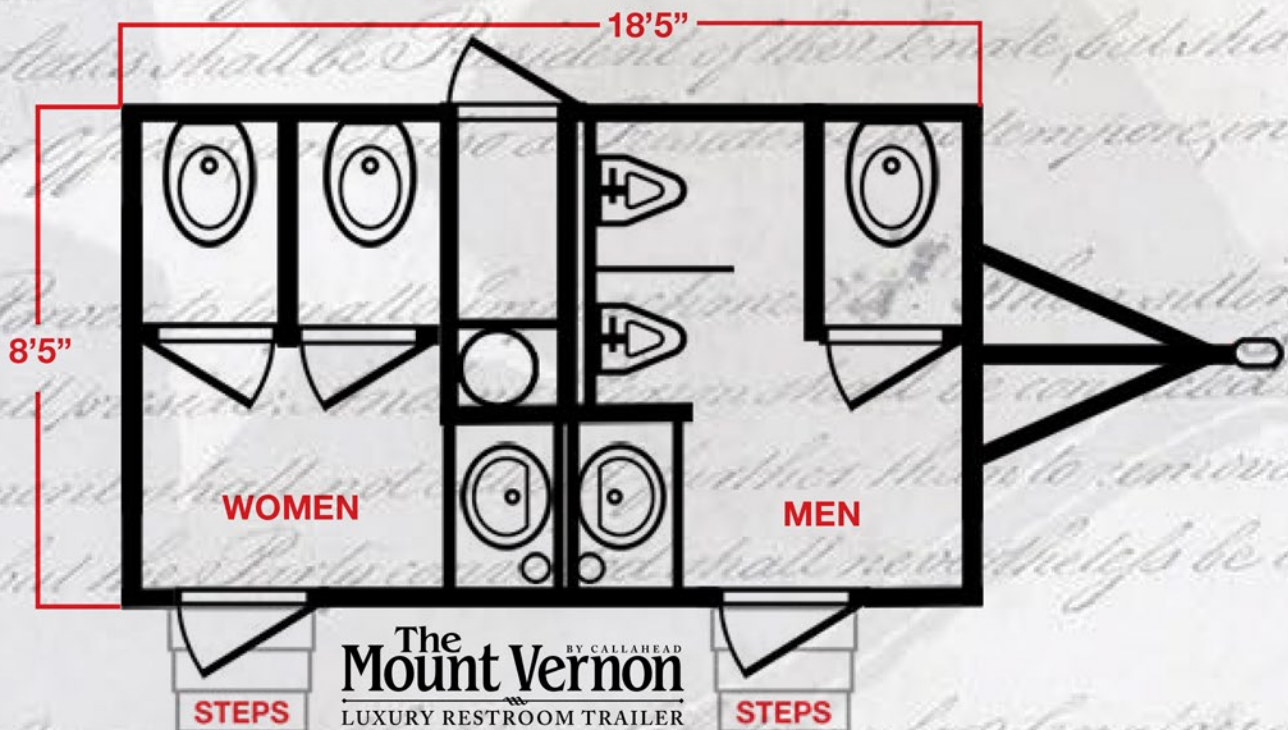

The **MOUNT VERNON** is available for delivery throughout all of New York City's five boroughs of Brooklyn, Queens, Westchester, the Bronx and Manhattan. A CALLAHEAD professional uniformed delivery specialist will arrive to set up the restroom trailer at your specified location. Set-up will take approximately 30 minutes. This luxury portable restroom trailer can handle use of hundreds of people for any special event. If necessary, the **MOUNT VERNON** can also be hooked up to a 3/4" garden hose connection with a pressure regulator for fresh water hookup for convenience.

CALLAHEAD's equipment is cleaned and sanitized with only hospital grade cleaners and disinfectants to provide the highest sanitary equipment for New York special events. If desired, CALLAHEAD also offers the option of our CALLAHEAD professional uniformed restroom attendant to keep the **MOUNT VERNON** Luxury Restroom Trailer in perfect condition throughout your entire event. The **MOUNT VERNON** was designed using only the highest quality materials. Charles W. Howard has been building and designing restrooms since he was a young boy in 1976. His goal has and always will be, to design perfection and luxury to create the world's best portable restroom facilities. The **MOUNT VERNON** epitomizes the fact that a human necessity can be just as opulent and luxurious as restrooms inside some of the world's most magnificent estate homes.