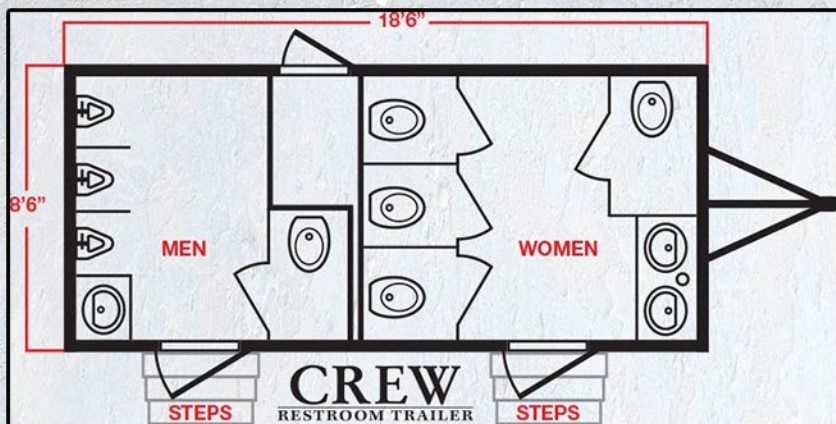

Headliner Toilet Seat Covers Dispenser is installed inside each stall of the CREW RESTROOM TRAILER, filled with 250 toilet seat covers so every user may have a clean, dry and sanitary toilet seat.

Headmist Time Released Air Freshener is installed inside the CREW RESTROOM TRAILER that will release a clean, fresh scent automatically.

Professional Hospital Grade Cleaning Service is available daily, weekly, monthly and everything in-between to clean and sanitize the restroom trailer. Our professional uniformed service technician will service and re-stock all necessary service items and amenities at each service.

IDEALLY SUITED FOR THE FOLLOWING:

Long-term Rental • Job Sites • Construction Sites
• Contracting Jobs • Community Construction Sites • Arena, Stadium and Coliseum Contracting and Construction • Emergencies & Disaster Locations • Apartment Building Contracting and Construction • High-Rise Building Construction Sites

Commercial Use • Sporting Events • Shopping Malls • Water Shut-offs • Government Projects • Manufacturing Plants • Building Bathroom Renovations • Commercial Restroom Remodeling • Schools, Colleges and Universities • Movie, Commercial and Photo Shoot Locations • Truck Yards

CALLAHEAD's CREW RESTROOM TRAILER is available for delivery throughout New York City's five boroughs of Brooklyn, Queens, Manhattan, Staten Island and the Bronx and all of Westchester, Nassau, and Suffolk Counties to Montauk Point. CALLAHEAD also offers our unmatched hospital grade cleaning service hourly, daily, weekly, monthly, or upon request. A CALLAHEAD professional uniformed service technician will clean and sanitize the CREW with only hospital grade cleaners and disinfectants, and re-stock the CREW RESTROOM TRAILER with supplies at every service.

CALLAHEAD is a family owned and run business operating in New York since 1976. CALLAHEAD has the largest selection of portable sanitation equipment in New York to handle any job, from a single restroom trailer or portable toilet to hundreds of pieces of equipment without sacrificing quality and cleaning service. CALLAHEAD has invented and designed state of the art products to advance the portable sanitation industry to deliver homelike restroom comfort, cleanliness and privacy anywhere portable restroom facilities are needed. Only CALLAHEAD delivers quality equipment and sanitary service to New York since 1976.

CALLAHEAD's portable water and sewer system, high-rise portable toilets, luxury and short-term restroom trailers, special event portable toilets, standard port a pottys, portable handwashing sinks, porcelain toilet systems for office trailers, security guard booths, ticket booths, holding tanks, fresh water delivery, commercial portable sinks, antibacterial and hand sanitizing stations, long-term and short-term portable toilet rentals, long-term and short-term restroom trailer rentals, portable shower rentals, and portable storage shed rentals.

PLEASE CONTACT ONE OF OUR EXPERT SALES SPECIALISTS AT 800-634-2085 OR VISIT OUR WEBSITE FOR FULL PHOTOS, DETAILS AND VIDEOS OF OUR EQUIPMENT.