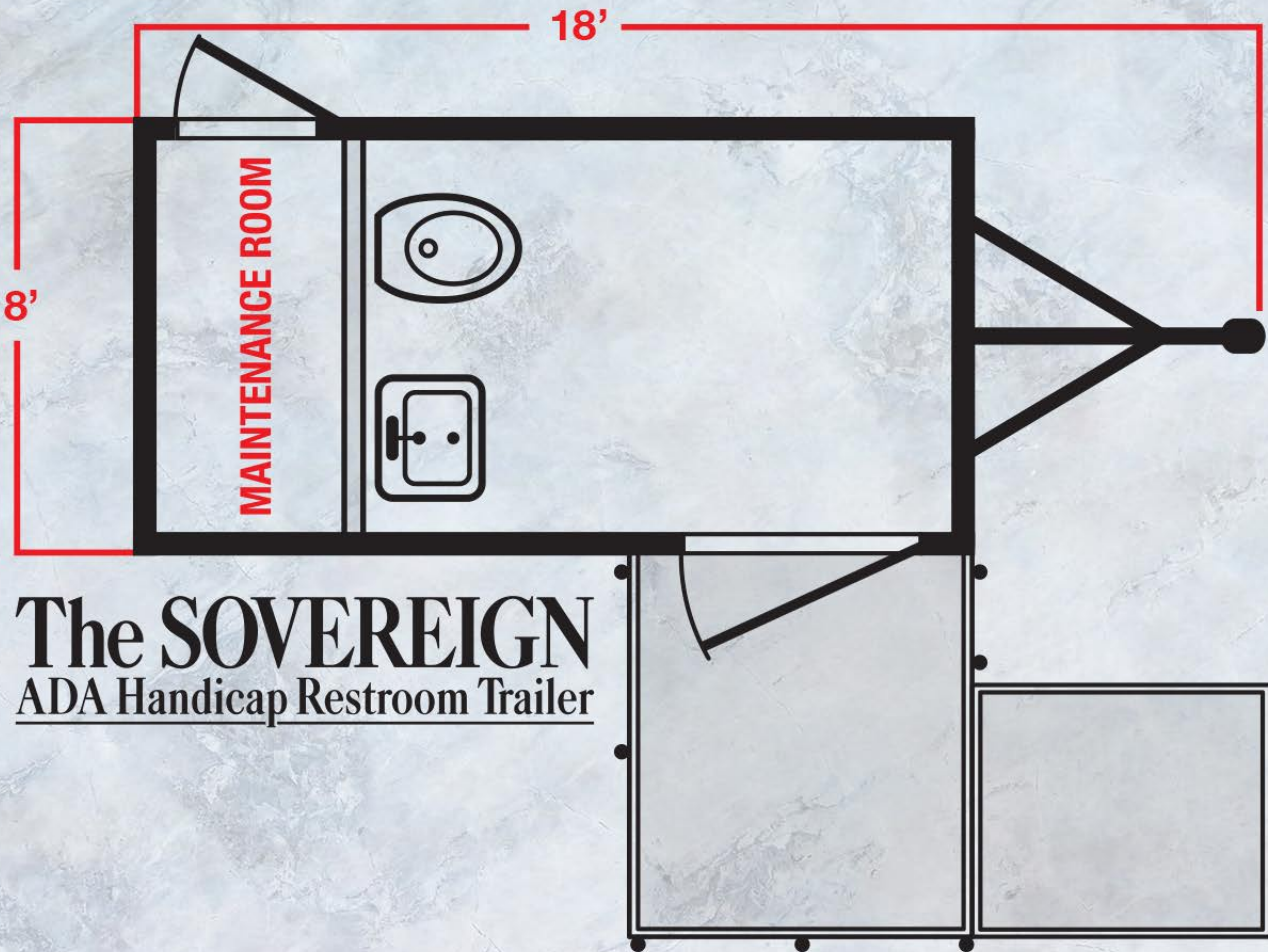

The SOVEREIGN ADA Handicap Restroom Trailer

THE SOVEREIGN ADA HANDICAP RESTROOM TRAILER'S DESIGN FEATURES & ACCESSORIES:

ADA Compliant Restroom Specs and Features Include: ADA Compliant turning radius interior • ADA Compliant flush toilet • ADA Compliant interior handrail system • ADA Compliant entry door • ADA Compliant lever door handle and lock • ADA Compliant entrance platform with handrails • ADA Compliant ramp system • ADA Compliant paper towel and soap dispensers • ADA Compliant Ascent Macerating Toilet System • Easy-access wall hung porcelain toilet bowl • Porcelain sinks with easy access hot and cold water faucet • ADA Compliant mirror above sink • Double toilet paper holder • Fan-forced wall heater • Self-closing door with interior lock and exterior occupancy sign for privacy

THE SOVEREIGN ADA HANDICAP RESTROOM TRAILER'S SPECS & FEATURES INCLUDE:

Porcelain toilet with lever flush • Wall mounted double toilet paper holder • Wall mounted soap dispenser fill with antibacterial soap to kill 99.9% of germs and bacteria • Wall mounted filled paper towel dispenser • Porcelain sink with Chicago hot and cold water faucet • Vanity mirror • Fan-forced wall heater • Wide floating stainless steel step entrance with handrail • Marked entry door with CALLAHEAD signage • Auto close door • Interior lock with exterior occupancy sign

THE SOVEREIGN ADA HANDICAP RESTROOM TRAILER'S OVERALL SPECS & FEATURES INCLUDE:

The exterior has a shiny bright white finish • Height - 12' • Width - 8' • Overall length with tongue - 18' • 0.75" garden hose connection with pressure regulator for fresh water hookup if needed • Exterior lighting • Armstrong rubberized coin flooring • Soap dispensers filled with antibacterial soap that kills 99.9% of germs and bacteria in all restrooms • Filled hand towel dispensers • LED ceiling lighting • 15,000 WATT Braun fan forced heater • 15,000 BTU air conditioning system • Electric - runs on a generator or standard 110 volt • Professionally set up and fully operational in approximately 30 minutes or less