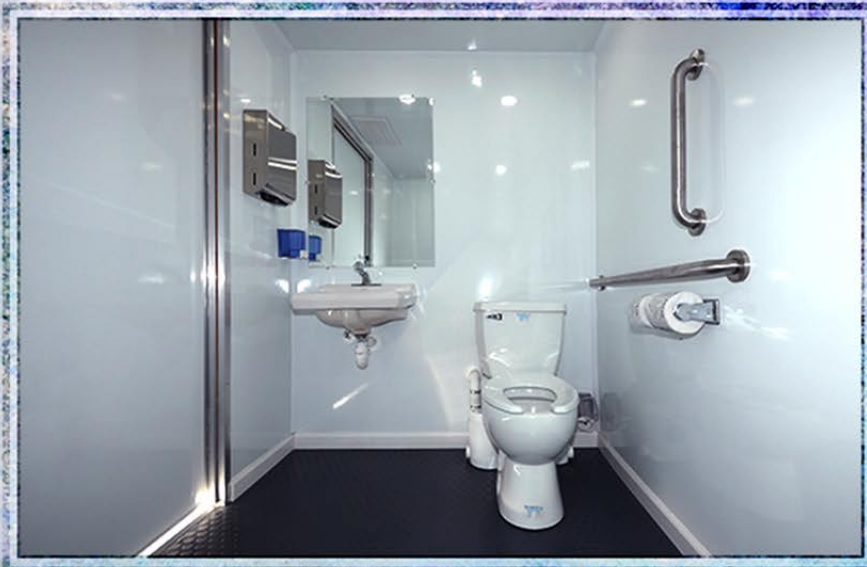

Once inside the **SOVEREIGN ADA Handicap Restroom Trailer**, users will appreciate the crisp, clean, and spacious design. The white gloss painted walls wipe easily clean and will not absorb any odors. Wheelchairs can easily maneuver throughout the entire restroom to access all the amenities. A porcelain flush toilet bowl with an ADA-compliant macerating toilet system has wall-mounted vertical and horizontal safety handrails nearby. Also by the toilet seat is a double toilet paper holder. The wall-mounted porcelain sink provides easy wheelchair access. A single lever Chicago brand automatic shut-off faucet supplies hot and cold water. Hand towels and soap dispensers are wall-mounted and also easily accessible by the sink. CALLAHEAD fills the dispensers with paper towels and antibacterial soap that kills 99.9% of germs and bacteria. A vanity mirror is also wall-mounted directly above the sink.

Hospital-grade sanitation and comfort for long-term and short-term locations.

The **SOVEREIGN ADA Handicap Restroom Trailer** has commercial-grade rubberized coin flooring. A Broan 15,000 WATT fan forced heater will provide extra warmth during New York's coldest winter months. The 15,000 BTU air conditioning system delivers comfortable conditions during the hot summer months. LED high hat ceiling lights will provide plenty of light inside the restroom. For convenience, the **SOVEREIGN ADA Handicap Restroom Trailer** runs on a generator or standard 110 Volt outlet.

A CALLAHEAD professional uniformed delivery specialist will set up the **SOVEREIGN ADA Handicap Restroom Trailer** at your location. Set up will take approximately 30 minutes. Because CALLAHEAD cleans and sanitizes all of our restrooms with only hospital-grade cleaners and disinfectants, you know you will be providing the cleanest restroom trailers in the industry. As an added convenience, you may also request to have a CALLAHEAD professional uniformed restroom attendant to keep the **SOVEREIGN ADA Handicap Restroom Trailer** in perfect sanitary condition throughout your entire special event. CALLAHEAD also offers the option of our hospital-grade cleaning service with re-stocking of supplies daily, weekly, monthly, or tailored to your request for long-term locations.