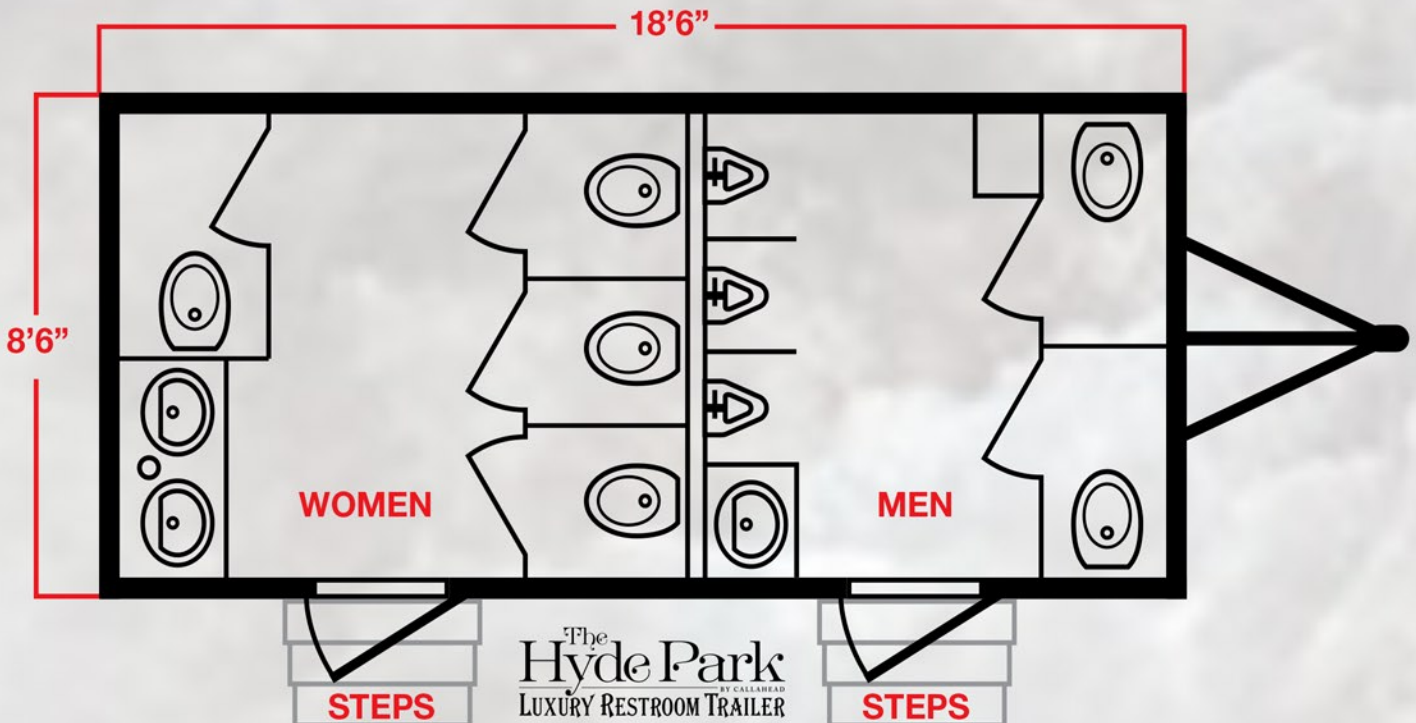

The **HYDE PARK** will be professionally delivered to your location. Set-up will take approximately 30-minutes. CALLAHEAD cleans and sanitizes all of our equipment with only hospital grade cleaners and disinfectants for your sanitary protection. A CALLAHEAD uniformed restroom attendant is available to keep the **HYDE PARK Luxury Restroom Trailer** in perfect condition throughout your entire event. The **HYDE PARK Luxury Restroom Trailer** will deliver clean and sophisticated restroom facilities to hundreds of guests at your event. It has 9-restroom stations that provide five-star restrooms to any formal or informal social gathering. The **HYDE PARK Luxury Restroom Trailer** is available for delivery throughout all of New York City's five boroughs of Brooklyn, Queens, Manhattan, Staten Island, and the Bronx as well as all of Westchester, Nassau and Suffolk Counties.

CALLAHEAD has been in business since 1976 led by President and CEO, Charles W. Howard. Mr. Howard has been inventing new products and designs to consistently advance the industry to provide our customers with the world's best portable restrooms. We are New York's largest and most trusted portable restroom company, and the only one in our industry to deliver quality and service every time.

IDEALLY SUITED FOR THE FOLLOWING:

Weddings • Receptions • Corporate Parties • Business Functions • Concert Events • Horse Shows & Events • Awards Banquets • Fundraisers • Black-Tie Events • Film and Movie Productions • White Tie Events • Galas • Engagement Parties • Bar Mitzvahs and Bat Mitzvahs • Charity Balls • VIP Events • Bridal and Wedding Showers • Christenings & Baptisms • Baby Showers • Charity Events • Red Carpet Events • Holiday Parties • Communion Parties • Formal Parties and Events • Benefits • Birthday Party Celebrations • Graduation Ceremonies • Graduation Parties • Cocktail Parties • Holiday Parties • Celebrity Functions • White Tie Parties • Semi-Formal Parties • Award Ceremonies • Ultra Formal Events • Any Special Ceremonies • Any Special Event with a large group of people in attendance and quality restroom trailers are needed