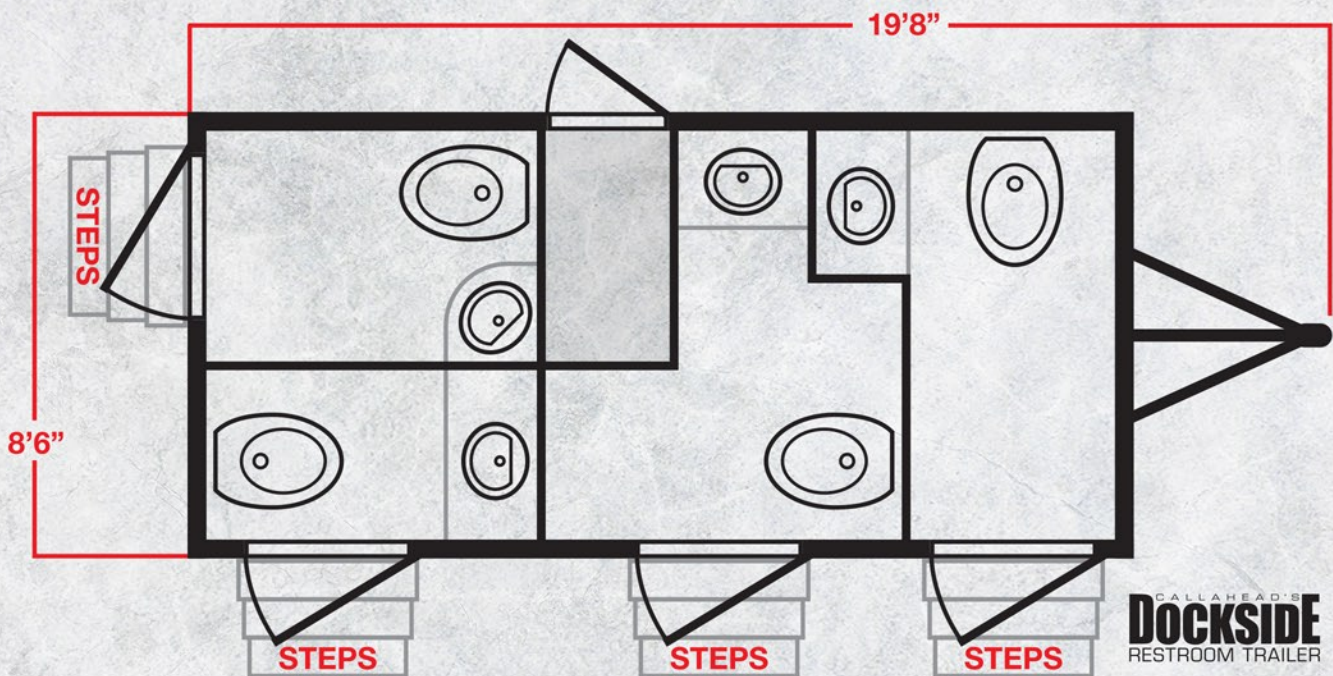

The exterior has a shiny bright white finish • Height – 12' • Overall box length – 14' • Overall length with tongue – 19' 8" • Width Box - 8' 6" • Four separate restrooms with separate entrances • Two men's restrooms • Two women's restrooms • Four toilets (one in each restroom – two men's, two women's) • Four vanity sinks (one in each restroom – two men's, two women's) • ¾" garden hose connection with pressure regulator for fresh water hookup if needed • Exterior lighting • Enter the restroom trailer via heavy duty wide steps with aluminum and steel frames • Aluminum handrail with two point support for strength for each private bathroom • Wide Armstrong laminate wood floors • Vanity countertops are a faux Corian marble • Stainless steel sink in all four restrooms • Stainless steel single lever Chicago brand faucet provide hot and cold running water • Wall mounted hand towel dispenser in each restroom above the vanity • Full vanity mirror with light sconce above the mirror • A built-in trash receptacle in the vanity countertop • Storage area for extra supplies • Hands free porcelain flush toilet bowl in each of the four restrooms • Double toilet paper dispenser in each restroom • Dometic air conditioning system – 15,000 BTU • Braun fan forced toe kick heater - 750 Watt • Central music system • Lighting –LED in the ceilings and over the vanity mirrors • Electric – runs on a generator or standard 110 volt • Ceiling vents with fans for superior ventilation in each restroom • Handles bathroom usage by hundreds of people at any event • Professionally set up and fully operational in approximately 30 minutes or less

IDEALLY SUITED FOR THE FOLLOWING:

Long-term and Short-term Rental • Job Sites • Construction Sites • Contracting Jobs • Community • Arena, Stadium and Coliseum Contracting and Construction • Emergencies & Disaster Locations • Building Contracting and Construction • High-Rise Construction Sites • Water Shut Offs • Camp Grounds • Beach Locations • Pool Areas • Home Remodeling Jobs • Bathroom Remodeling and Repair • Sporting Event Locations • Marathons • Boot Camp Locations • Military Locations • Marinas • Restaurants • Seasonal • Concerts • Churches and Synagogues • Tennis Courts • Golf Courses • Football and Soccer Fields • Basketball Courts • National and Community Parks • Hockey and Stating Rinks • Beach Clubs Commercial Use • Sporting Events • Shopping Malls • Water Shut-offs • Government Projects • Manufacturing Plants • Building Bathroom Renovations • Commercial Restroom Remodeling • Schools, Colleges and Universities • Movie, Commercial and Photo Shoot Locations • Truck Yards • Weddings • Receptions • Corporate Parties • Malls and Shopping Centers • Transportation Centers • Business Functions • Concert Events • Horse Shows & Events • Awards Banquets • Fundraisers • Black-Tie Events • Film and Movie Productions • White Tie Events • Galas • Engagement Parties • Bar Mitzvahs and Bat Mitzvahs • Charity Balls • VIP Events • Bridal and Wedding Showers • Christenings & Baptisms •

CALLAHEAD is a New York company serving only New York since 1976. With over 260 employees along with hundreds of vehicles and growing daily to provide the best service in the industry. CALLAHEAD is the greatest and most innovative portable sanitation company which has invented more for the portable sanitation industry than any other company in the world. We are the best in the field with no other company in our league. Thanks to the inventions by our President and CEO, Charles W. Howard and a team of dedicated employees, CALLAHEAD is number one in our industry. When you want hospital-grade cleanliness and homelike restroom comfort for your New York location, do not take chances with other restroom rentals. There is only one CALLAHEAD for all of your portable sanitation needs.