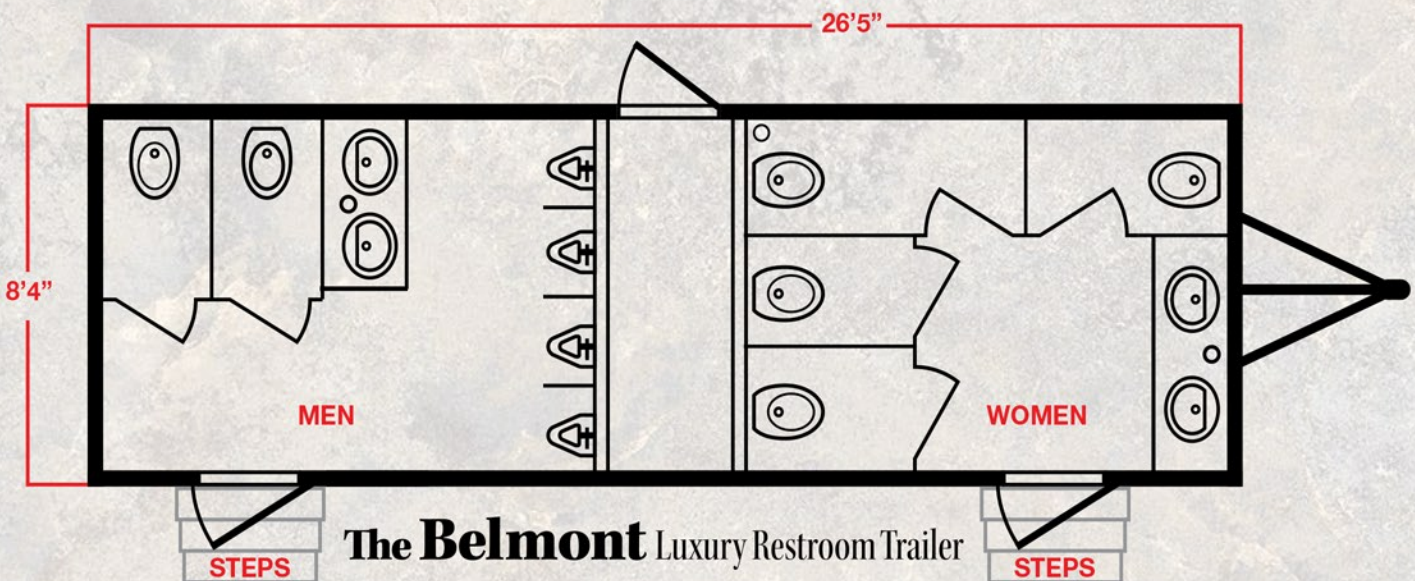

A **CALLAHEAD** uniformed delivery specialist will set up the **BELMONT** at your location. Set up of the restroom trailer will take approximately 30 minutes until it is fully operational. Since **CALLAHEAD** uses only hospital grade cleaners and disinfectants you can be rest assured your guests will have the most sanitary restroom trailers available anywhere. **CALLAHEAD** also offers the option of one of our professional uniformed restroom attendants so your restroom trailer stays perfect throughout your entire event.

Charles W. Howard, **CALLAHEAD's** President and CEO has been designing and inventing new equipment and services to advance the portable sanitation industry since 1976. Our decades of experience have made **CALLAHEAD** the #1 company in the portable sanitation industry to deliver the world's best portable restrooms to New York. The **BELMONT** is available for delivery throughout all of New York City's five boroughs of Brooklyn, Queens, Manhattan, Staten Island and the Bronx as well as all of Westchester County and Nassau and Suffolk Counties all the way to Montauk Point. When you want the very best in luxury restroom trailers and the highest sanitary conditions for your guests, only **CALLAHEAD** has the experience and commitment to deliver the world's best portable restrooms for you.

The Belmont Luxury Restroom Trailer

CALLAHEAD®

NEW YORK

TOLL FREE: (800) 634-2085 FAX: (800) 634-8127
EMAIL: info@callahead.com