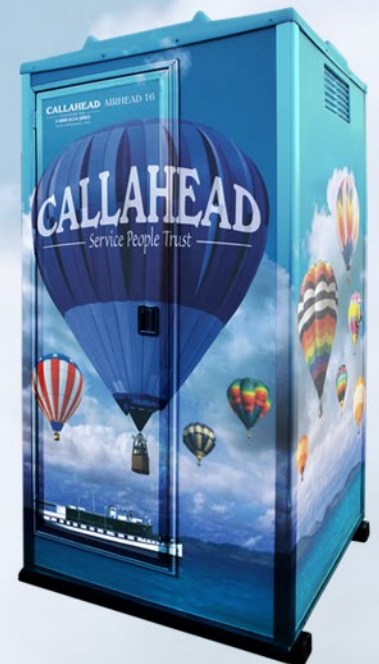

The Airhead 16 portable toilet is designed much like guests might find in their own home. For your personal convenience, The Airhead 16 porta potty comes fully equipped with a dual roll toilet tissue dispenser, a toilet seat cover dispenser, a stainless steel deck mount soap dispenser and a single fold paper towel holder. The Airhead 16 special events portable toilet is specially designed to be a completely odor free porta potty. It is also solar powered, requiring absolutely no power or water supply to operate.

Cleanliness is also of major concern. Special event coordinators and rental companies often have clientele with high expectations and will turn to upscale restroom facilities for that reason alone. Fabricated from smooth marine grade plastic construction, The Airhead 16 is completely dirt resistant and its durable and pristine white and light grey interiors project an ambience of ultra cleanliness.

CALLAHEAD is dedicated to providing clean and well-maintained portable toilets. We offer only the highest quality restrooms and dependable service. For your comfort, we use only the best cleaning and deodorizing chemicals on the market. When you need the very best, look no further than CALLAHEAD!