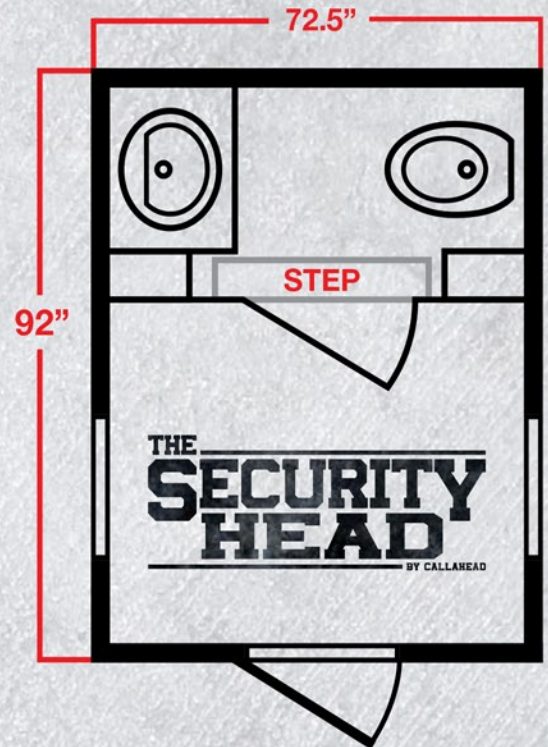

The **SECURITY HEAD** is an entirely self-contained system with separate fresh water and waste water holding tanks and pumps. The sink and toilet operate on separate systems to eliminate any chance of grey water contamination. The Dayton 1500 Watt fan-forced heater is thermostat controlled for year round comfort inside the bathroom. CALLAHEAD's **SECURITY HEAD** is not only the ideal portable security booth and portable restroom for security detail it is also a perfect rental as a ticket or cash collection booth for seasonal locations. The **SECURITY HEAD** eliminates the need for security guards and ticket collectors to leave there post to find a restroom, particularly in remote areas. The **SECURITY HEAD** will eliminate loss in valuable work time, keep security detail on-site to protect staff and property, and delivers a portable security booth and restroom in one convenient and efficient rental.

The **SECURITY HEAD** is another Charles W. Howard design and breakthrough for the portable sanitation industry. CALLAHEAD is not only the largest but also the most trusted in the portable sanitation industry. CALLAHEAD's countless innovations have changed the world of the portable sanitation industry.

THE SECURITY HEAD OPTIONAL ACCESSORIES TO RENT:

For added convenience, we are proud to offer the below list of optional accessory items for the **SECURITY HEAD** rental. All of CALLAHEAD's rental accessories for security sheds and portable restrooms were selected to provide comfort, security and the utmost sanitary conditions. CALLAHEAD's security booth and restroom accessory items are unmatched in the portable sanitation industry and include:

Table and Chair rental placed inside the **SECURITY HEAD** to create a comfortable workstation. The convenience of a table and chair will provide ample workspace for every tour of duty. • Headmist Time Released Air Freshener installed inside the **SECURITY HEAD** that will release a clean, fresh scent automatically. The Headmist refilled when needed and maintained by CALLAHEAD.

THE SECURITY HEAD DESIGN SPECIFICATIONS:

The following is the detailed design specifications for the **SECURITY HEAD** rental. If you have any additional questions regarding this security guard booth and restrooms design specifications, please contact us at 1-800-634-2085 to speak with a CALLAHEAD specialist:

Construction/Material – High Density Polyethylene Marine Grade Plastic, Marine Grade Diamond Grade Aluminum, and Marine Grade Stainless Steel Fasteners • Exterior Height – 8'H Exterior Length – 7' 8"L • Exterior Width – 72 1/2" W • Door Opening – 24" W x 69 1/2"H (opening with auto door closure) • Two Windows – 19" x 25" • Door Window – 19 x 16" • Security Room Interior Size – 66"W x 89"H x 49"D • Restroom Door Entrance – 24" x 69 1/2" • Bathroom Interior Size -74"H x 66"W x 36"D • Vanity Size – 25"W x 22"D x 34"H • Porcelain Sink – 16" x 13" • Vanity Mirror – 19: x 13" • Colors Available – Dolphin Gray; White; Orange; Blue: Green • Shiny Aluminum Exterior Finish